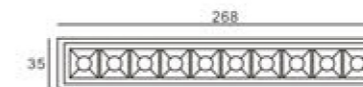

Item No.	110991
Power	10x2W
Beam angle	15°/24°/38°
Color Temperature	2700K/3000K/4000K/5700K/6000K
Light efficiency	57lm/W
CRI	≥90
Installation mode	Surface mounted

CE ROHS IP20 Colors: Sand black Sand white