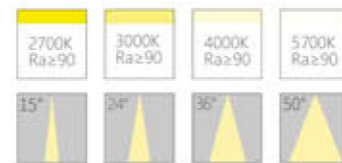

Item No.	Power	lamp	Color Temperature	CRI	Optical Angle
110906	8W	LED	2700k/3000k/4000k/5700k	Ra≥90	15°/24°/36°/50°