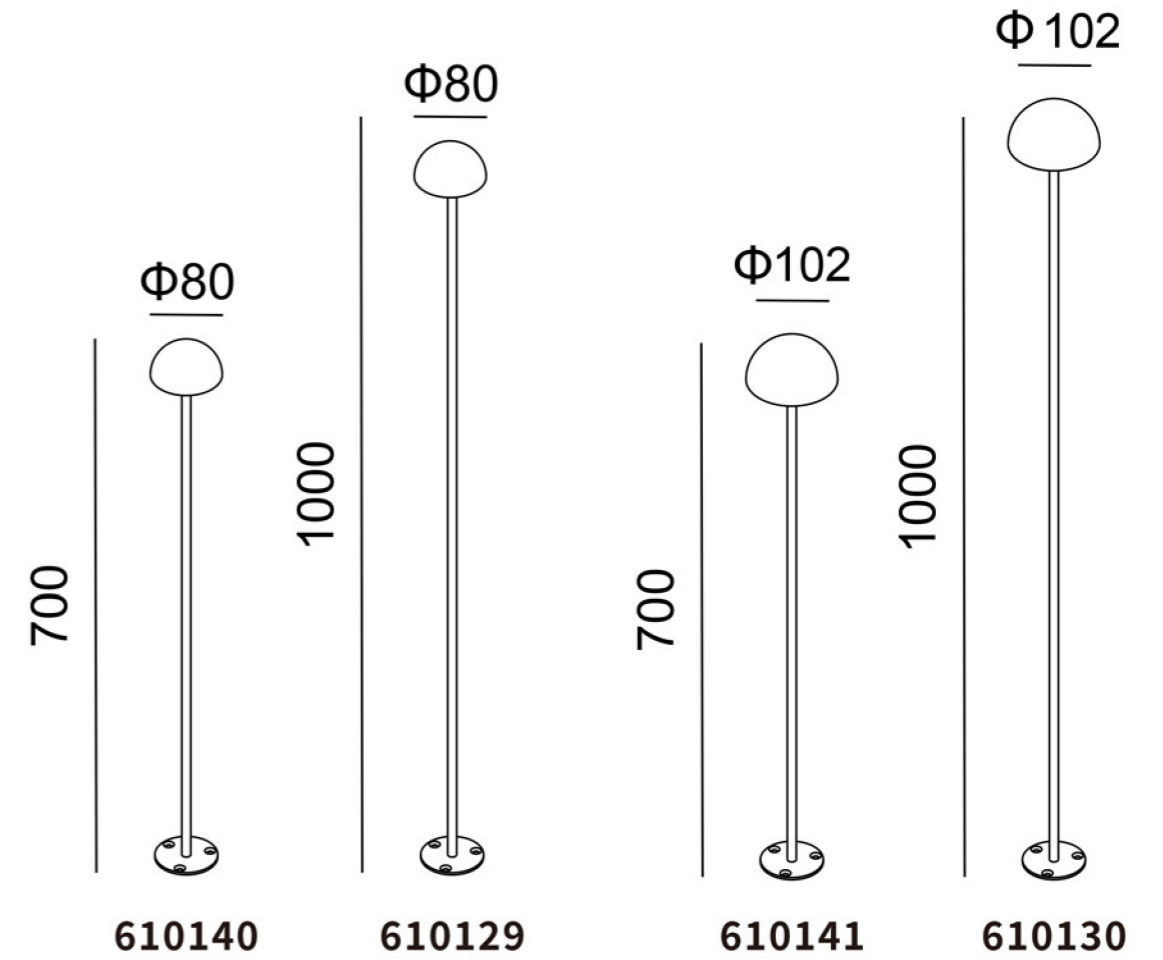

CE ROHS IP65 CRI:90

Colors: Sand coffee Sand grey
 Sand black Sand white

Item No.	Power	lamp	Color Temperature	Height	Voltage	LED	Lumen
610129	6W	LED	3000k/4000k	1000	DC 24V	bridgelux	380/420lm
610140	6W	LED	3000k/4000k	700	DC 24V	bridgelux	380/420lm
610130	8W	LED	3000k/4000k	1000	DC 24V	bridgelux	380/420lm
610141	8W	LED	3000k/4000k	700	DC 24V	bridgelux	380/420lm