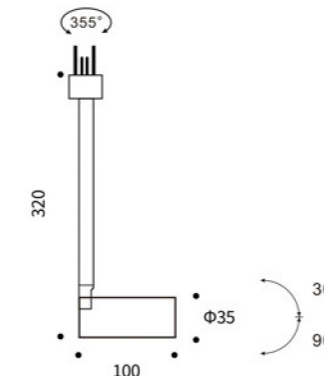

Φ35 Long Spotlights

Adjustable plug-in Spotlights with fixed optic

410580
3 HIGH-POWER LED **3000K** CRI90 540lm
Rated luminaire luminous flux 355lm
Rated input power 8W **48V DC**
Computer-simulated photometrics

410580
3 HIGH-POWER LED **3000K** CRI90 540lm
Rated luminaire luminous flux 355lm
Rated input power 8W **48V DC**
Computer-simulated photometrics

Different beam angle can be selected for spotlight: 15°, 24°, 38°, 50°
Select light source and lamps scientifically and reasonably.
Create an ideal environment and space atmosphere.

Constant voltage 48V DC from the electrical connection to the HIGHLIGHTER lighting profile.