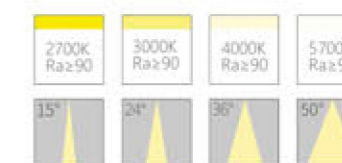

Colors: Black Bright Silver Fog Silver Matte black Matte white Gold

CE ROHS IP20

Item No.	Power	lamp	Color Temperature	CRI	Optical Angle
110938	7W	LED	2700k/3000k/4000k/5700k	Ra≥90	15°/24°/36°/50°