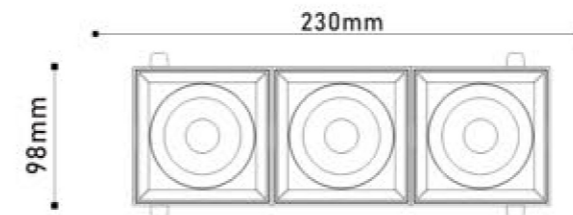

Colors:

Item No.	Power	lamp	Color Temperature	CRI	Optical Angle
110926	3x12W	LED	2700k/3000k/4000k/5700k	Ra≥90	10°/15°/24°/36°/50°