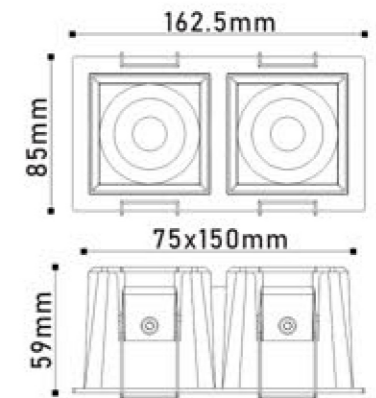

Item No.	Power	Lamp	Color Temperature	CRI	Optical Angle
110911	24W	LED	2700k/3000k/4000k/5700k	Ra≥90	15°/24°/36°/50°