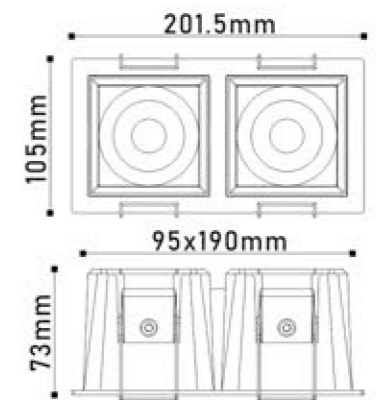

Item No.	Power	Lamp	Color Temperature	CRI	Optical Angle
110914	40W	LED	2700k/3000k/4000k/5700k	Ra≥90	15°/24°/36°/50°