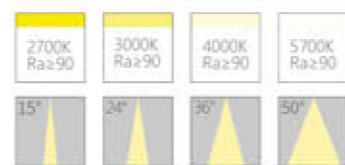

Colors: Black Bright Silver Fog Silver Matte black Matte white Gold

Item No.	Power	Lamp	Color Temperature	CRI	Optical Angle
110917	12W	LED	2700k/3000k/4000k/5700k	Ra≥90	15°/24°/36°/50°

Colors: Black Bright Silver Fog Silver Matte black Matte white Gold

Item No.	Power	Lamp	Color Temperature	CRI	Optical Angle
110918	8W	LED	2700k/3000k/4000k/5700k	Ra≥90	15°/24°/36°/50°