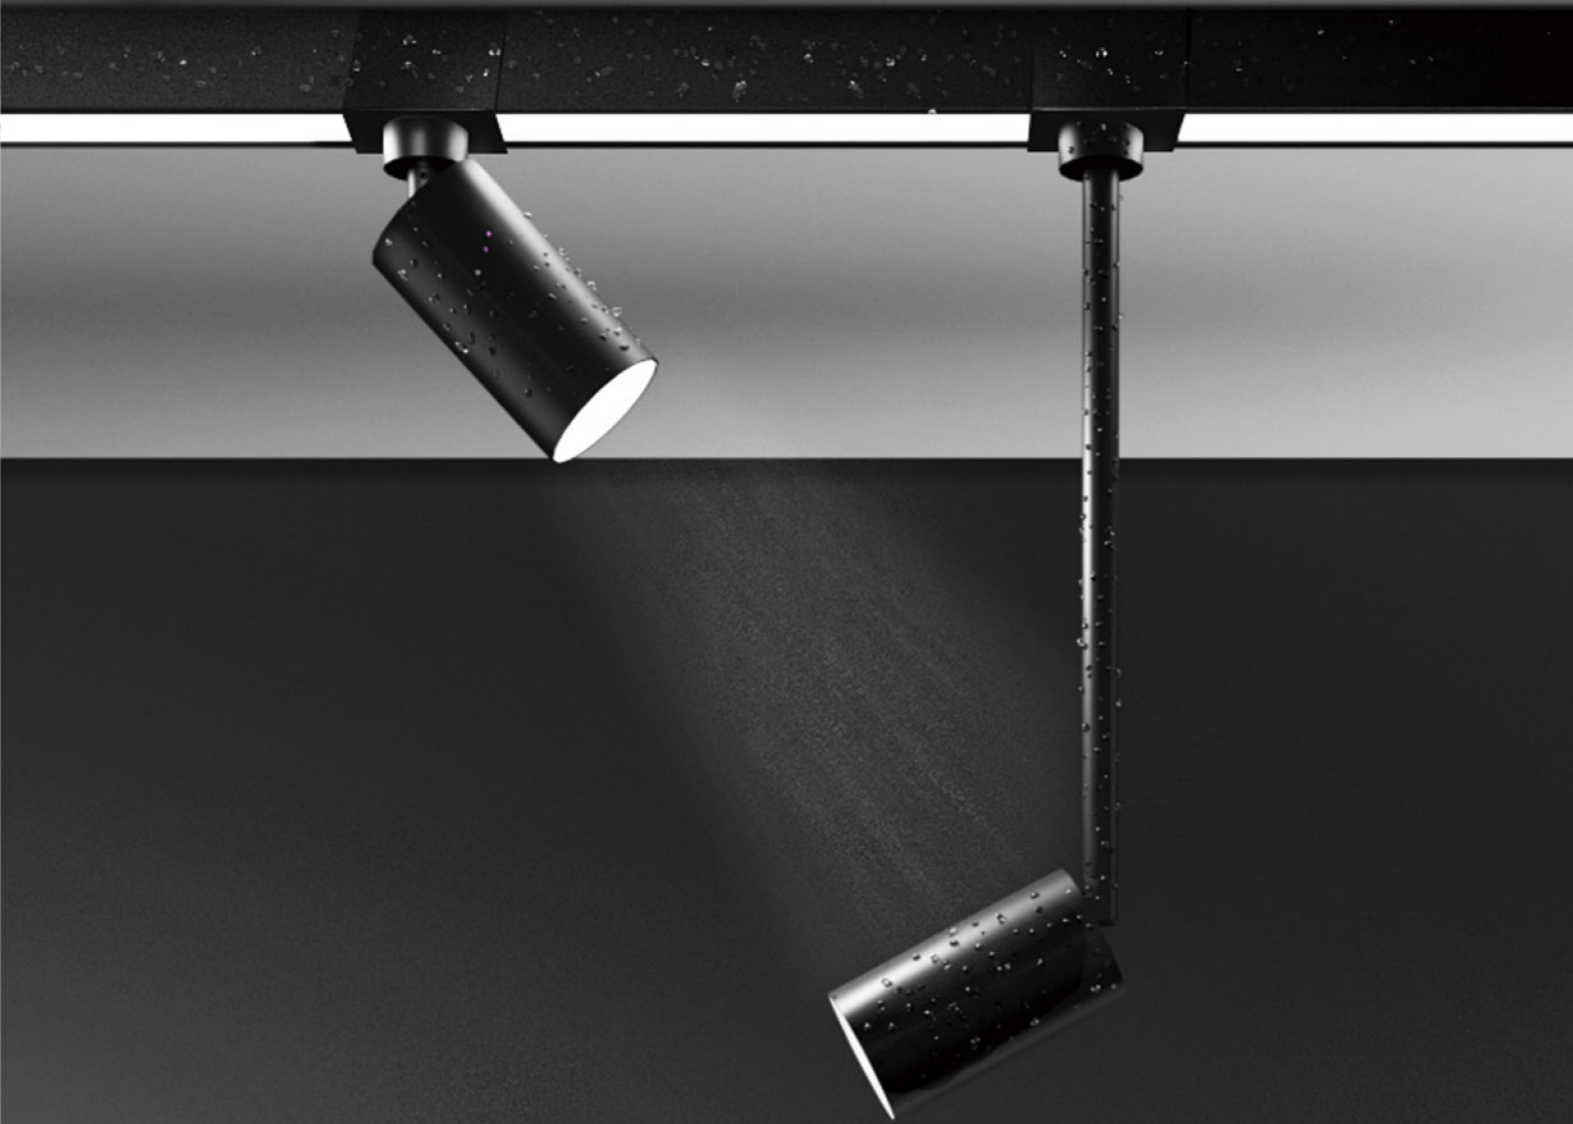

OUTDOOR TRACK LIGHTS

THE PLUG-IN
IN HUMID ENVIRONMENTS

Archimedes outdoor track lighting is composed of a track, which can not only serve as a independent lighting fixture for diffused illumination, but also act as a base and provide power for one or more additional plug-in lights at any location.

Traditional light systems, characterized by an electrified track and a series of fixtures that can be positioned and powered from the track itself, are not usable in all those humid environments that require an adequate degree of protection.

Archimedes with its innovative plug-in installation system, provides a high degree of protection on all elements of the system and provides a flexible illumination of any space that requires effects of diffuse linear light combined with accent lighting effects. Its elegance and aesthetic simplicity makes it also suitable for any indoor environment.

Mechanical installation and electrical plug-in

Side covers

Internal aluminium profile that houses the silicone strip

1. Metal clips for the mechanical attachment of the plug-in product to the profile
2. Pins for the electrical connection

Pins pierce the silicone strip and ensure the electrical connection of plug-in products