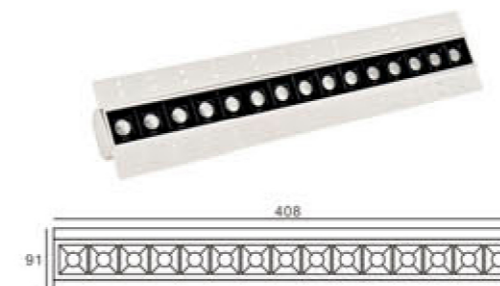

Item No.	110986
Power	15x2W
Beam angle	15°/24°/38°
Color Temperature	2700K/3000K/4000K/5700K/6000K
Light efficiency	57lm/W
CRI	≥90
Opening size	408x45mm

CE ROHS IP20 Colors: Sand black Sand white