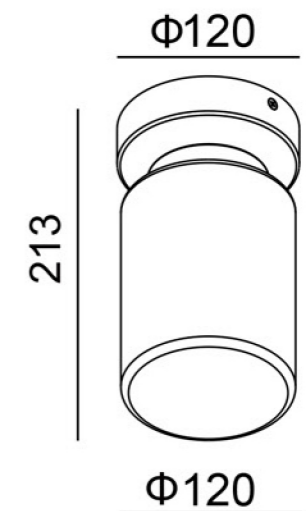

210765

Colors: Sand black Sand white

Item No.	Power	lamp	Color Temperature	CRI	Voltage	LED	Lumen
210765	8W	LED	3000k	90	220-240v	bridgelux	480lm
			4000k				520lm