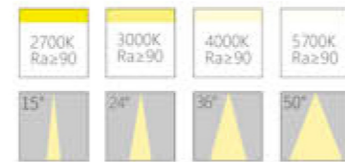

哑白

Colors:

Item No.	Power	lamp	Color Temperature	CRI	Optical Angle
110901	12W	LED	2700k/3000k/4000k/5700k	Ra≥90	15°/24°/36°/50°

Colors:

Item No.	Power	lamp	Color Temperature	CRI	Optical Angle
110903	20W	LED	2700k/3000k/4000k/5700k	Ra≥90	15°/24°/36°/50°