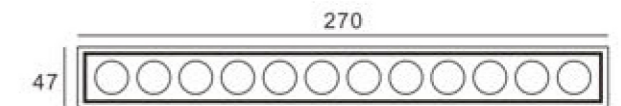

Colors: ☒ Sand black ☐ Sand white