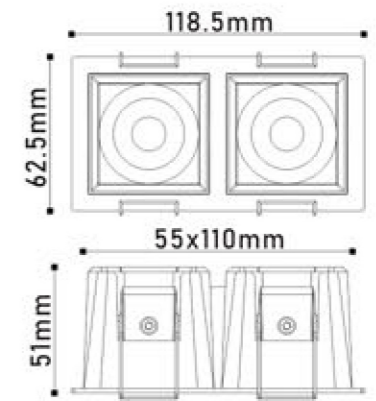

Item No.	Power	lamp	Color Temperature	CRI	Optical Angle
110907	16W	LED	2700k/3000k/4000k/5700k	Ra≥90	15°/24°/36°/50°