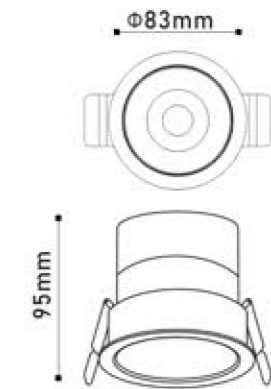

ADJUSTABLE ANGLE

Item No.	Power	lamp	Color Temperature	CRI	Optical Angle
110919	12W	LED	2700k/3000k/4000k/5700k	Ra≥90	10°/15°/24°/36°/50°