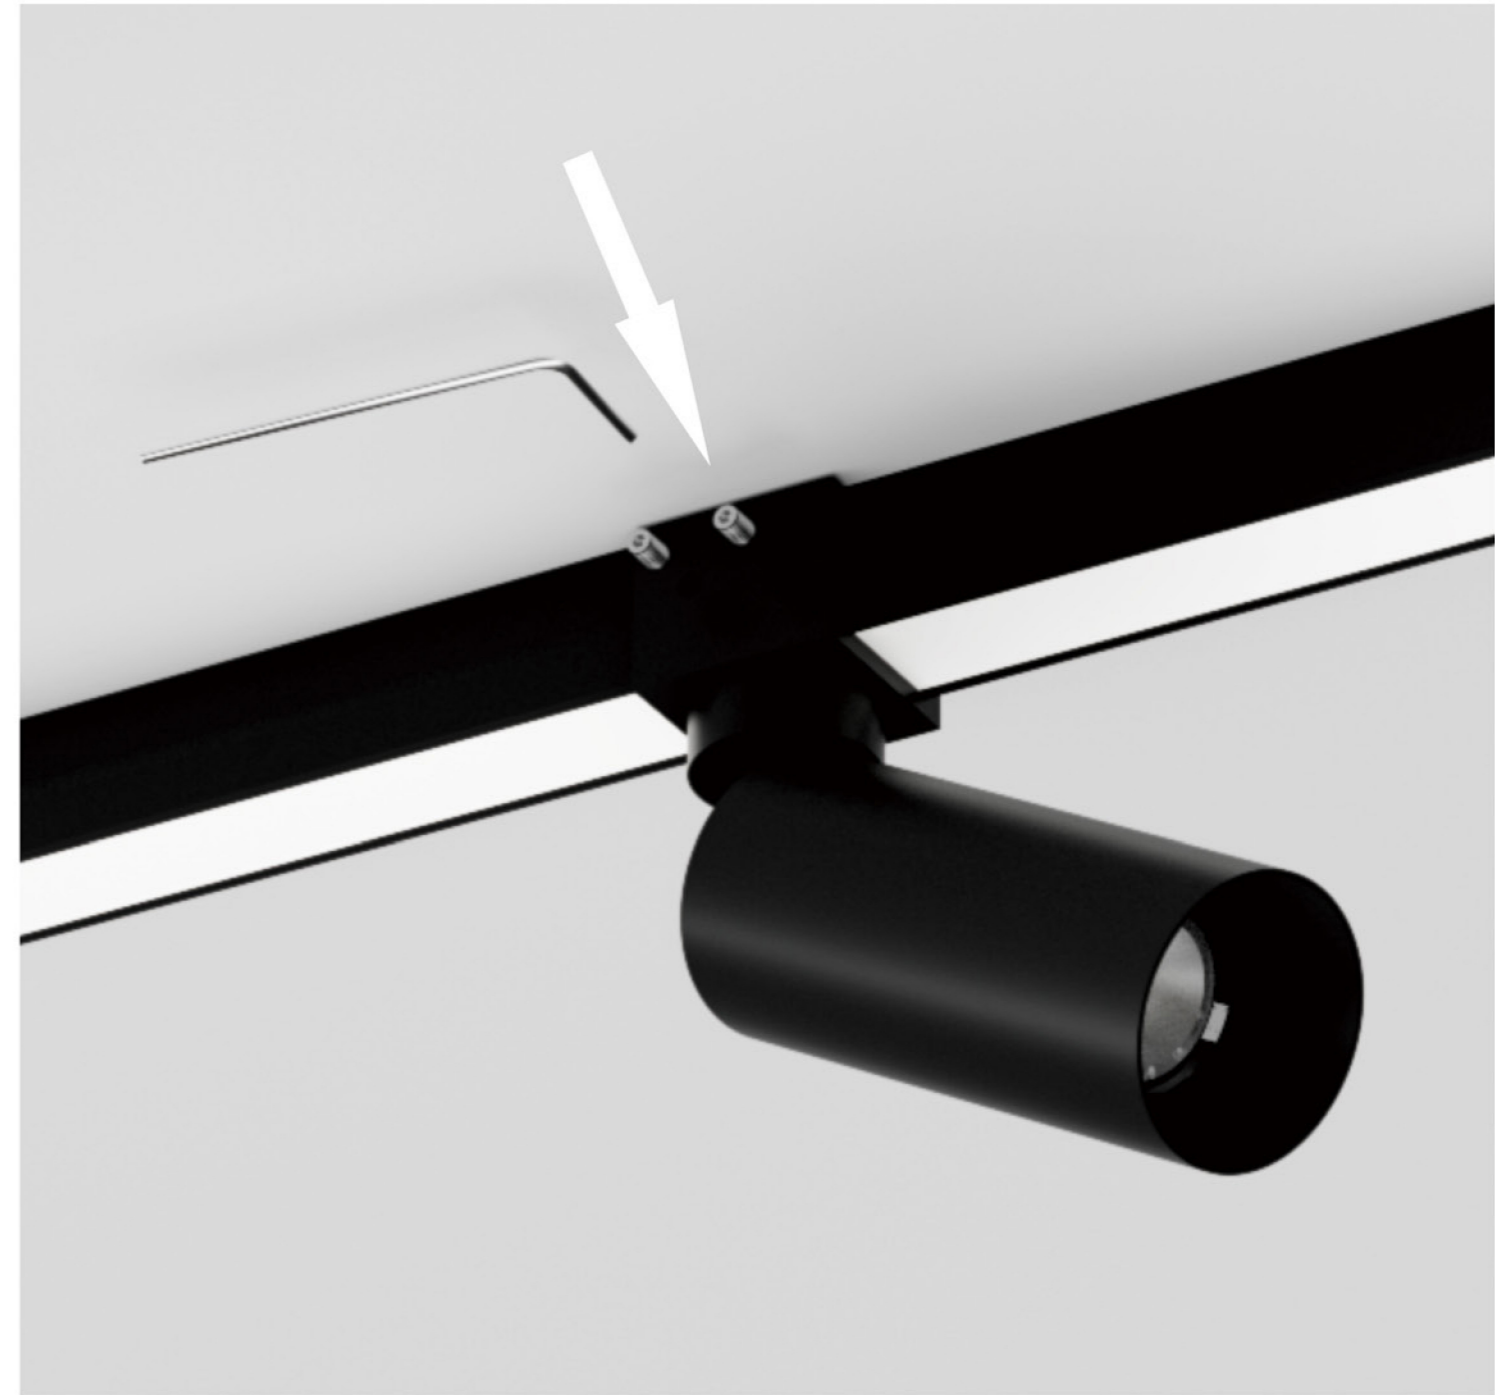

FASE 2 Installazione prodotto plug-in
PHASE 2 Installation de produit enfichable

loosen the adjustment grub screw located on the product with an allen key, direct the product where you like and finally tighten the grub screw to fix the product in position.