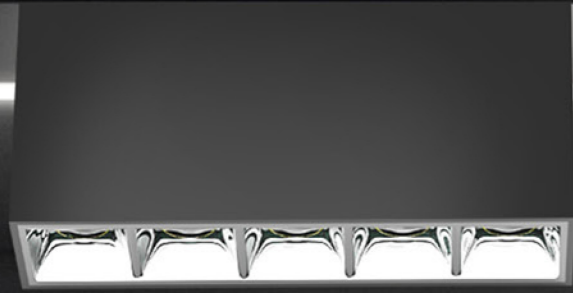

Grille lamp

Diffuse and
accent light in a
single solution

The continuous and diffuse light effect of Highlighter, combined with a complete range of fixed and directional luminaires, offers a wide range of lighting possibilities.

While the Highlighter light rod illuminates evenly and widely, creating a light base that can meet more functional requirements, plug-in luminaires can add light accents to the desired spots and can be distinguished in different types.

On the left page the downlights Ceiling plug-in and Trendy plug-in have fixed and comfortable optics and direct their beam exclusively downwards. They differ in aesthetics and power but perform the same function. On the right page we find the spotlight with adjustable optics of the Outdoor track spotlights plug-in family. Specifically, Φ35 track spotlights, Φ35 track long spotlights and Φ55 track spotlights with arm, can tilt the beam in any direction, ideal for accent lighting producing defined and emotional effects.