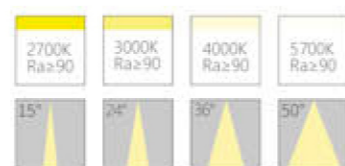

Colors: Black Bright Silver Fog Silver Matte black Matte white Gold

Item No.	Power	Lamp	Color Temperature	CRI	Optical Angle
110917	12W	LED	2700k/3000k/4000k/5700k	Ra≥90	15°/24°/36°/50°

Colors: Black Bright Silver Fog Silver Matte black Matte white Gold

Item No.	Power	Lamp	Color Temperature	CRI	Optical Angle
110918	8W	LED	2700k/3000k/4000k/5700k	Ra≥90	15°/24°/36°/50°