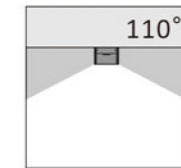

HIGHLIGHTER
HIGHLIGHTER

MID-POWER LED 3000K CRI90 650lm / 1m
Rated luminaire luminous flux 650lm / 1m
Rated input power 10W / 1m **48V DC**
Computer-simulated photometrics

Requires constant voltage remote power supply 48V DC