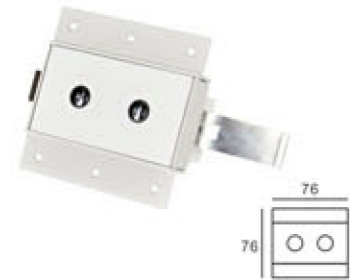

Item No.	110960
Power	4W
Beam angle	30°
Color Temperature	2700K/3000K/4000K/5700K/6000K
Light efficiency	57lm/W
CRI	≥90
Opening size	76x46mm

CE ROHS IP20 Colors: Sand black Sand white