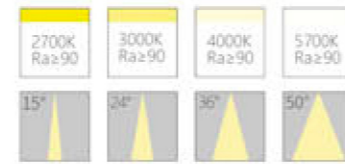

Item No.	Power	Lamp	Color Temperature	CRI	Optical Angle
110912	20W	LED	2700k/3000k/4000k/5700k	Ra≥90	15°/24°/36°/50°