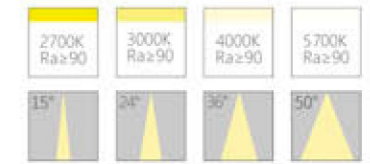

Item No.	Power	lamp	Color Temperature	CRI	Optical Angle
110915	20W	LED	2700k/3000k/4000k/5700k	Ra≥90	15°/24°/36°/50°