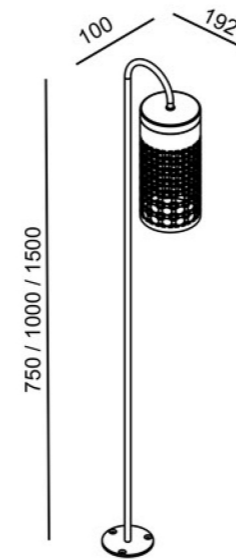

Item No.	Power	lamp	Color Temperature	Height	Voltage	LED	Lumen
610146	12W	LED	3000k/4000k	700	DC 24V	GS	720/760lm
610145	12W	LED	3000k/4000k	1000	DC 24V	GS	720/760lm
610135	12W	LED	3000k/4000k	1500	DC 24V	GS	720/760lm