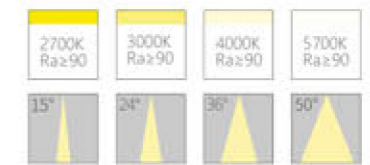

Item No.	Power	lamp	Color Temperature	CRI	Optical Angle
110916	15W	LED	2700k/3000k/4000k/5700k	Ra≥90	15°/24°/36°/50°