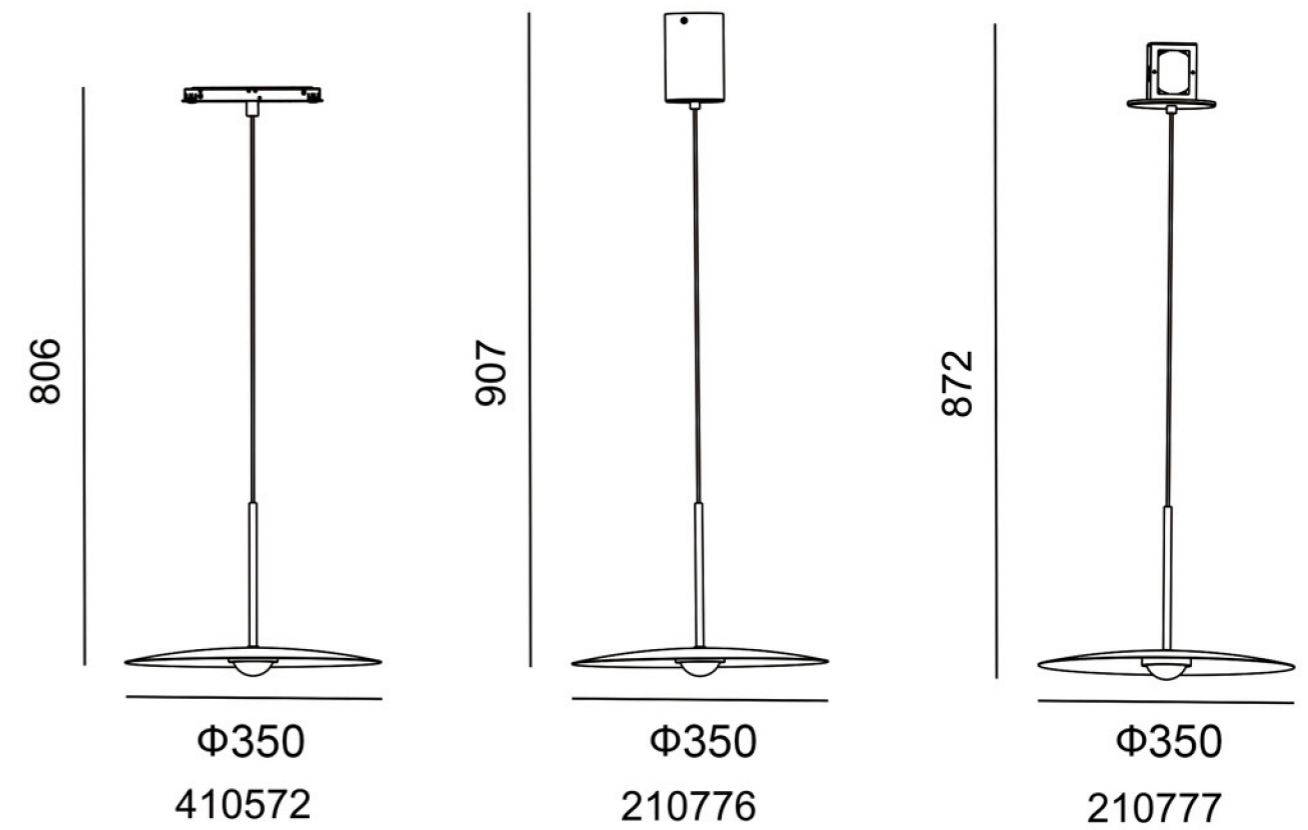

Chandelier Series

IP20

Colors: Sand black Sand white

Item No.	Power	lamp	Color Temperature	CRI	Voltage	LED	Lumen
410572	8W	LED	3000k/4000k	90	DC 48V	bridgelux	600/640lm
210776	8W	LED	3000k/4000k	90	220-240v	bridgelux	600/640lm
210777	8W	LED	3000k/4000k	90	220-240v	bridgelux	600/640lm