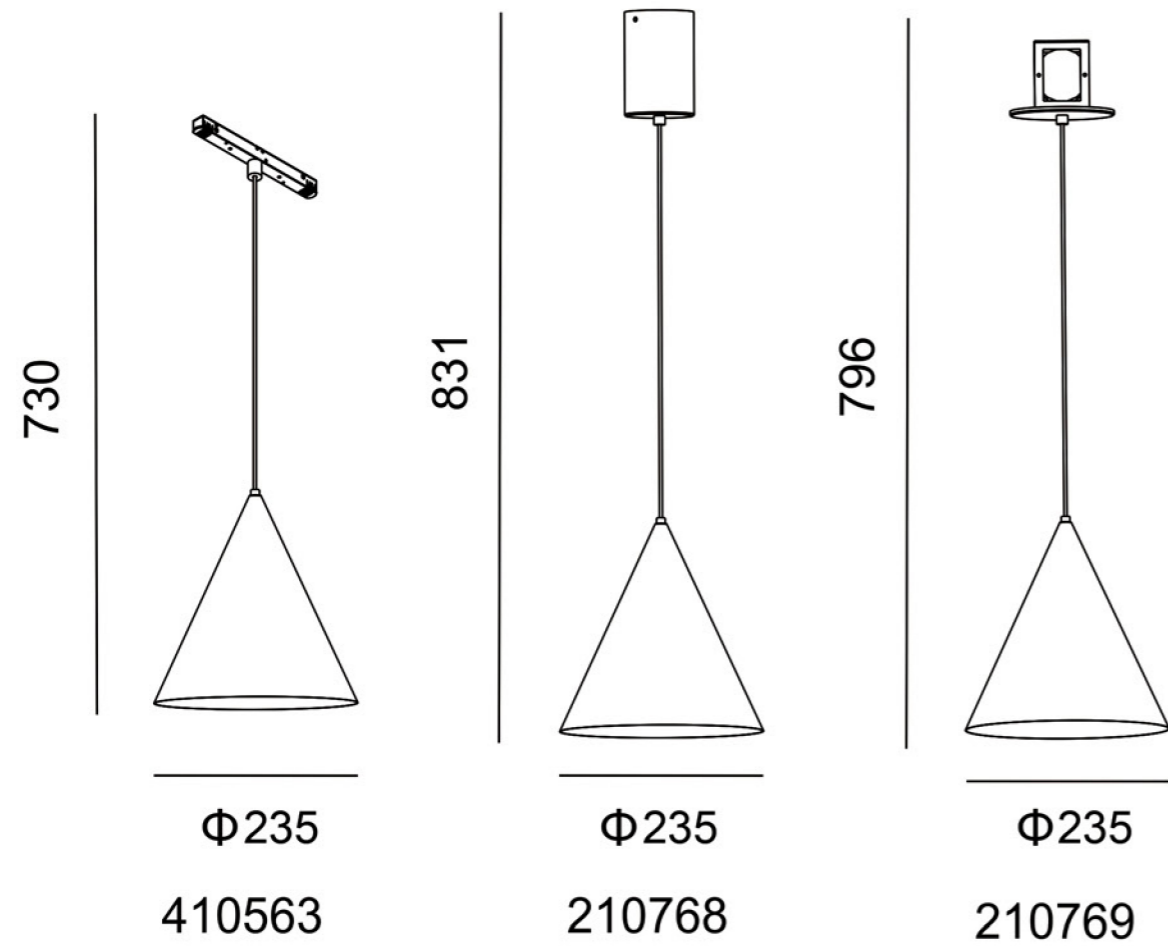

Surface mounted

Recessed

Track adapter

Colors:
 Sand black
 Sand white

Item No.	Power	lamp	Color Temperature	CRI	Voltage	LED	Lumen
410564	12W	LED	3000k/4000k	90	DC 48V	bridgelux	480/520lm
210770	12W	LED	3000k/4000k	90	220-240v	bridgelux	480/520lm
210771	12W	LED	3000k/4000k	90	220-240v	bridgelux	480/520lm