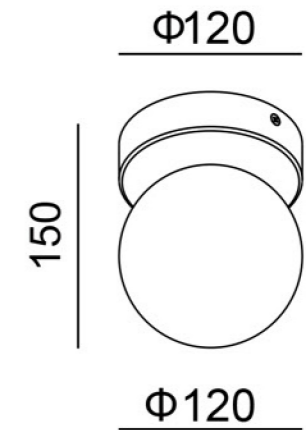

210763

Colors: Sand black Sand white

Item No.	Power	lamp	Color Temperature	CRI	Voltage	LED	Lumen
210763	8W	LED	3000k	90	220-240v	bridgelux	480lm
			4000k				520lm