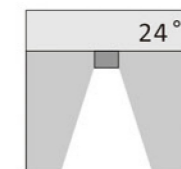

Straight chandelier plug-in
Straight chandelier

410578
3 HIGH-POWER LED 3000K CRI90 540lm
Rated luminaire luminous flux 355lm
Rated input power 8,0W 48V DC
Computer-simulated photometrics