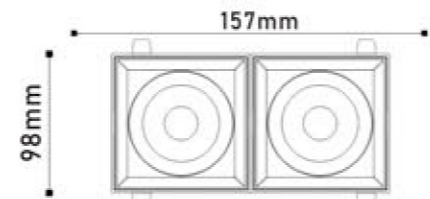

Colors:

Item No.	Power	lamp	Color Temperature	CRI	Optical Angle
110924	12W	LED	2700k/3000k/4000k/5700k	Ra≥90	10°/15°/24°/36°/50°

Colors:

Item No.	Power	lamp	Color Temperature	CRI	Optical Angle
110926	3x12W	LED	2700k/3000k/4000k/5700k	Ra≥90	10°/15°/24°/36°/50°

Colors:

Item No.	Power	lamp	Color Temperature	CRI	Optical Angle
110925	2x12W	LED	2700k/3000k/4000k/5700k	Ra≥90	10°/15°/24°/36°/50°