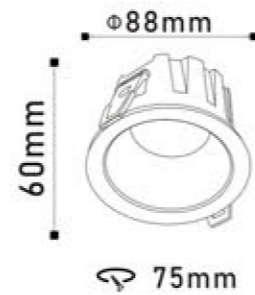

Colors: Black Matte black Matte white

Item No.	Power	lamp	Color Temperature	CRI	Optical Angle
110931	12W	LED	2700k/3000k/4000k/5700k	Ra≥90	15°/24°/36°/50°