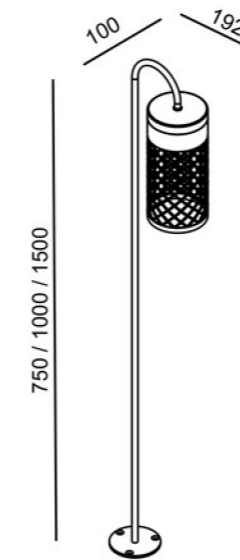

Item No.	Power	lamp	Color Temperature	Height	Voltage	LED	Lumen
610148	12W	LED	3000k/4000k	700	DC 24V	GS	720/760lm
610147	12W	LED	3000k/4000k	1000	DC 24V	GS	720/760lm
610136	12W	LED	3000k/4000k	1500	DC 24V	GS	720/760lm