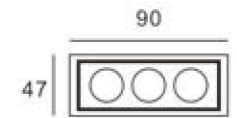

Item No.	Power	lamp	Color Temperature	CRI	Optical Angle
110942	3W	LED	2700k/3000k/4000k/5700k	Ra≥90	30°