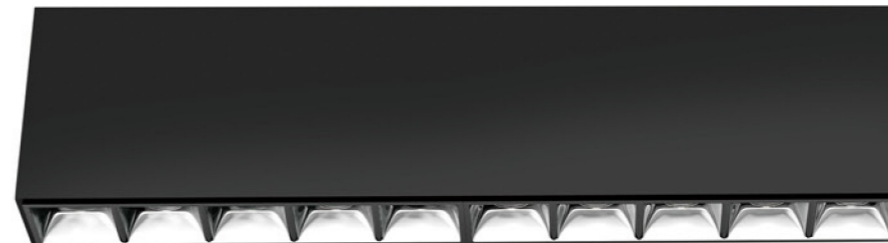

Grille lamp
Linear downlight with fix optic

Grille lamp is a linear downlight that thanks to its rearward optics, guarantees a total absence of glare and an excellent distribution of the beam on the ground. The glass is properly interposed between the internal reflectors and the external cowls for even more professional visual comfort. Available with 4 LEDs, Grille lamp plug-in is ideal for illuminating double height spaces or where a good even horizontal illumination is required.

Constant voltage 48V DC from the electrical connection to the HIGHLIGHTER lighting profile.

10 Heads Grille Lamp

Adjustable plug-in Spotlights with fixed optic

410583
5 HIGH-POWER LED 3000K CRI90 700lm
Rated luminaire luminous flux 700lm
Rated input power 10W 48V DC
Computer-simulated photometrics