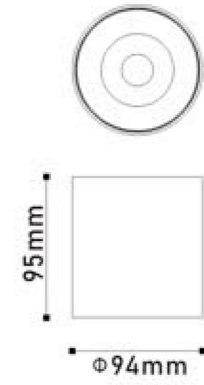

Colors:

Item No.	Power	lamp	Color Temperature	CRI	Optical Angle
110903	20W	LED	2700k/3000k/4000k/5700k	Ra≥90	15°/24°/36°/50°