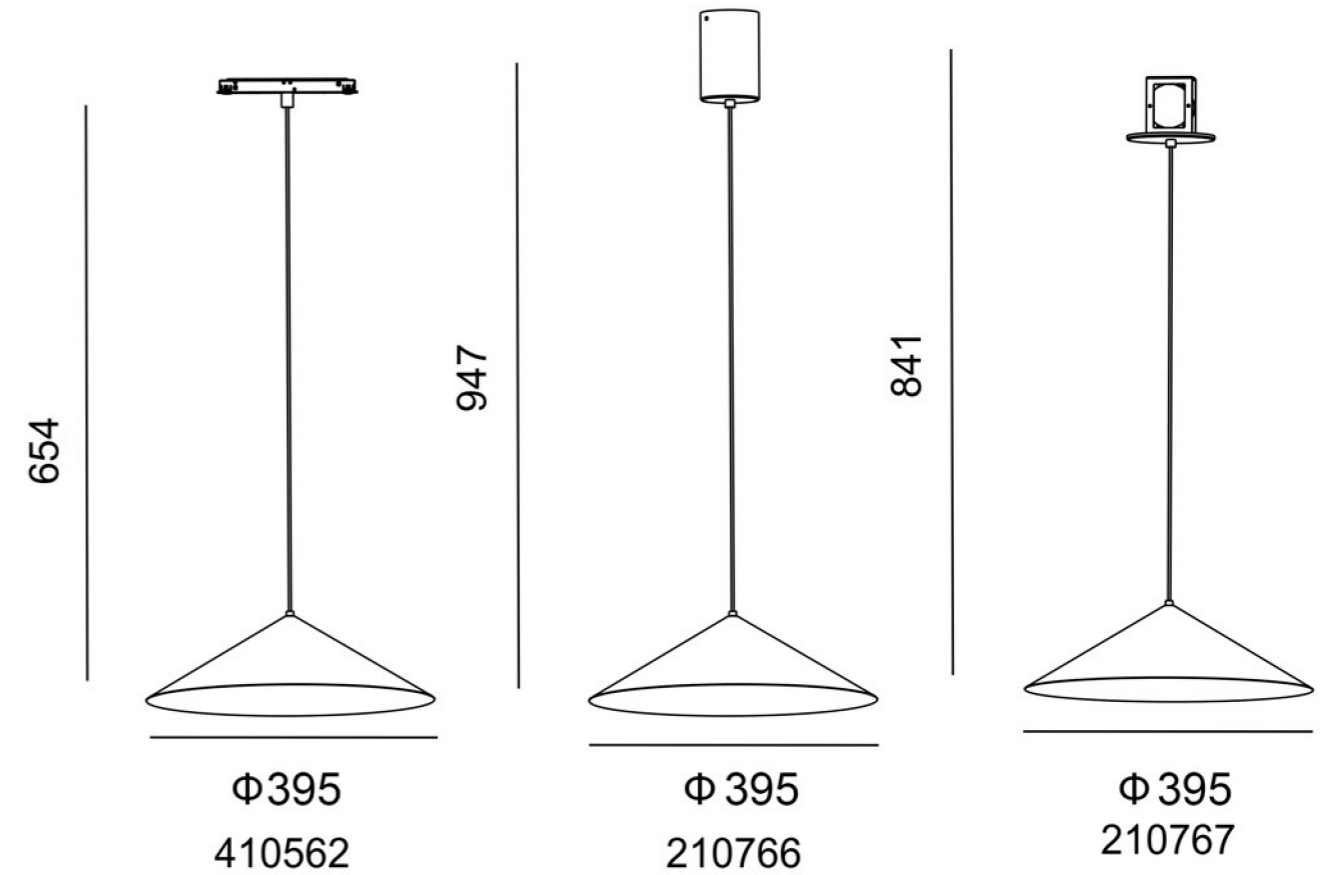

Colors: Sand black Sand white

Item No.	Power	Lamp	Color Temperature	CRI	Voltage	LED	Lumen
410562	12W	LED	3000k/4000k	90	DC 48V	bridgelux	480/520lm
210766	12W	LED	3000k/4000k	90	220-240v	bridgelux	480/520lm
210767	12W	LED	3000k/4000k	90	220-240v	bridgelux	480/520lm