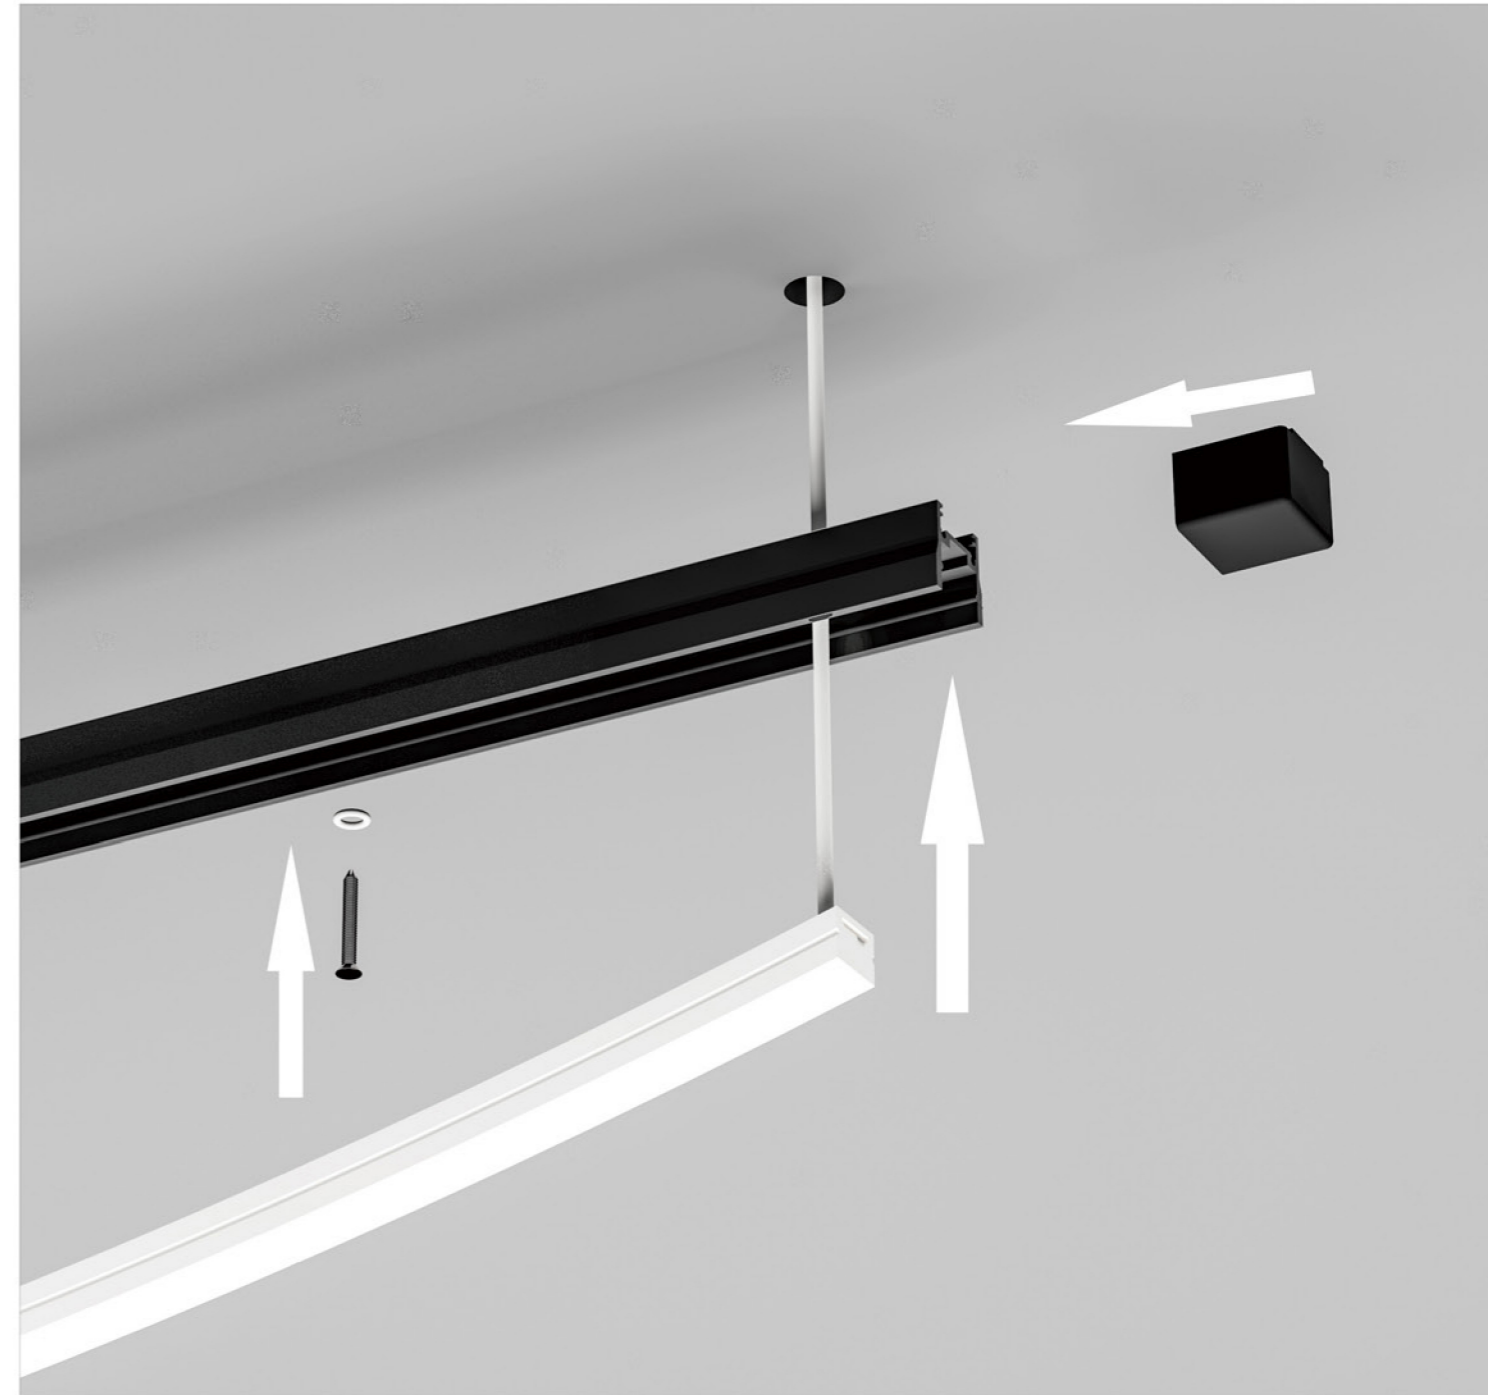

FASE 2 Method of installing highlight belt
PHASE 2 Method of installing highlight belt