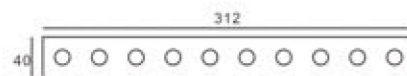

Item No.	110953
Power	20W
Beam angle	30°
Color Temperature	2700K/3000K/4000K/5700K/6000K
Light efficiency	57lm/W
CRI	≥90
Opening size	300x35mm

CE ROHS IP20 Colors: Sand black Sand white