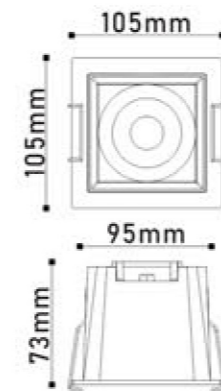

Item No.	Power	Lamp	Color Temperature	CRI	Optical Angle
110913	20W	LED	2700k/3000k/4000k/5700k	Ra≥90	15°/24°/36°/50°