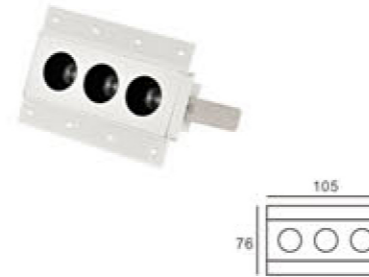

Item No.	110966
Power	6W
Beam angle	30°
Color Temperature	2700K/3000K/4000K/5700K/6000K
Light efficiency	57lm/W
CRI	≥90
Opening size	90x35mm

CE ROHS IP20 Colors: Sand black Sand white