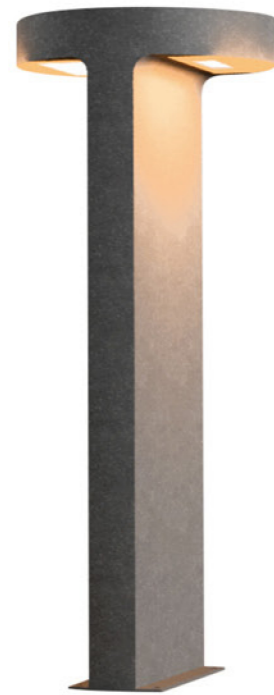

- Grey Smooth Cement
- White Sandstone Cement

Colors:

Item No.	Power	lamp	Color Temperature	CRI	Voltage	LED	Lumen
610133	2x8W	LED	3000k	90	220-240v	bridgelux	760lm
			4000k				800lm

- Grey Smooth Cement
- White Sandstone Cement

Colors:

Item No.	Power	lamp	Color Temperature	CRI	Voltage	LED	Lumen
610132	8W	LED	3000k	90	220-240v	bridgelux	380lm
			4000k				420lm