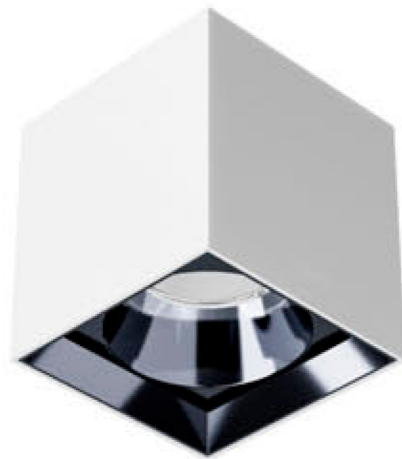

哑白

Colors:

Item No.	Power	lamp	Color Temperature	CRI	Optical Angle
110901	12W	LED	2700k/3000k/4000k/5700k	Ra≥90	15°/24°/36°/50°

Colors:

Item No.	Power	lamp	Color Temperature	CRI	Optical Angle
110903	20W	LED	2700k/3000k/4000k/5700k	Ra≥90	15°/24°/36°/50°