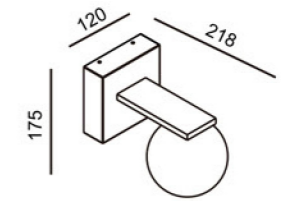

Colors: Sand coffee Sand grey
 Sand black Sand white

Item No.	Power	lamp	Color Temperature	CRI	Voltage	LED	Lumen
310182	1x8W	LED	3000k	90	220-240v	bridgelux	480lm
			4000k				520lm

Colors: Sand coffee Sand grey
 Sand black Sand white

Item No.	Power	lamp	Color Temperature	CRI	Voltage	LED	Lumen
320183	2x8W	LED	3000k	90	220-240v	bridgelux	480lm
			4000k				520lm

Colors: Sand coffee Sand grey
 Sand black Sand white

Item No.	Power	lamp	Color Temperature	CRI	Voltage	LED	Lumen
330184	3x8W	LED	3000k	90	220-240v	bridgelux	480lm
			4000k				520lm