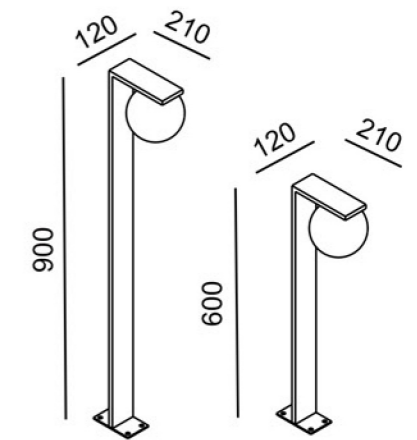

Colors:

Item No.	Power	lamp	Color Temperature	Height	Voltage	LED	Lumen
610121	9W	LED	3000k/4000k	600	DC 24V	GS	540/580lm
610122	9W	LED	3000k/4000k	900	DC 24V	GS	540/580lm