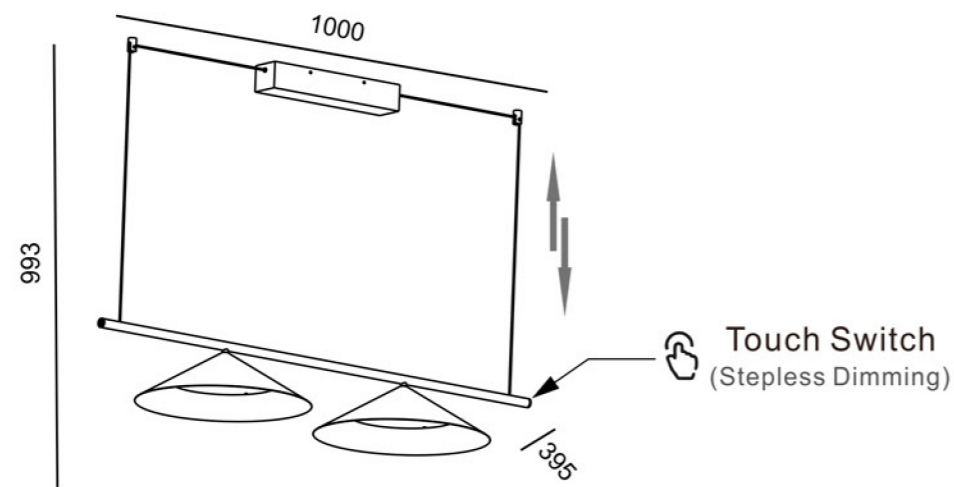

Colors: Sand black Sand white

Item No.	Power	lamp	Color Temperature	CRI	Voltage	LED	Lumen
210778	24W	LED	3000k	90	220-240v	bridgelux	960lm
			4000k				1000lm