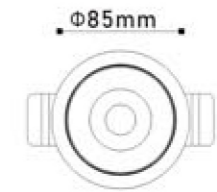

Item No.	Power	lamp	Color Temperature	CRI	Optical Angle
110916	15W	LED	2700k/3000k/4000k/5700k	Ra≥90	15°/24°/36°/50°