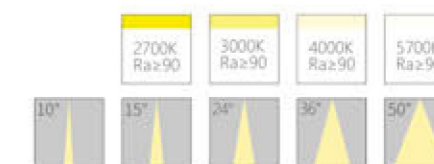

Item No.	Power	Lamp	Color Temperature	CRI	Optical Angle
110934	20W	LED	2700k/3000k/4000k/5700k	Raz90	15°/24°/36°/50°

Colors:

Item No.	Power	lamp	Color Temperature	CRI	Optical Angle
110935	12W	LED	2700k/3000k/4000k/5700k	Ra≥90	15°/24°/36°/50°