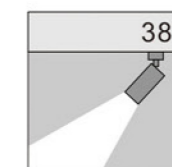

410580
3 HIGH-POWER LED **3000K** CRI90 540lm
Rated luminaire luminous flux 355lm
Rated input power 8W **48V DC**
Computer-simulated photometrics