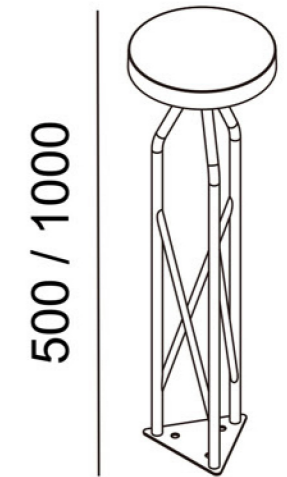

Φ158

Colors:

Item No.	Power	lamp	Color Temperature	Height	Voltage	LED	Lumen
610131	12W	LED	3000k/4000k	1000	DC 24V	bridgelux	720/760lm
610142	12W	LED	3000k/4000k	500	DC 24V	bridgelux	720/760lm