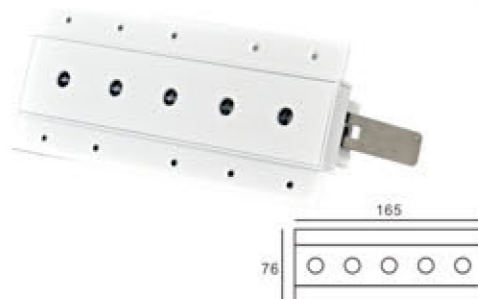

Item No.	110962
Power	10W
Beam angle	30°
Color Temperature	2700K/3000K/4000K/5700K/6000K
Light efficiency	57lm/W
CRI	≥90
Opening size	166x46mm

CE ROHS IP20 Colors: Sand black Sand white