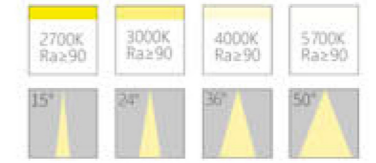

Colors:

Item No.	Power	lamp	Color Temperature	CRI	Optical Angle
110903	20W	LED	2700k/3000k/4000k/5700k	Ra≥90	15°/24°/36°/50°