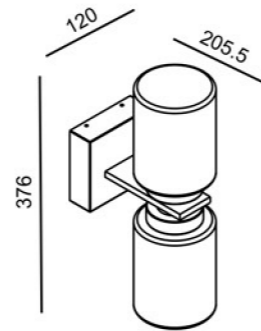

Item No.	Power	lamp	Color Temperature	CRI	Voltage	LED	Lumen
310186	1x8W	LED	3000k	90	220-240v	bridgelux	420lm
			4000k				460lm

Item No.	Power	lamp	Color Temperature	CRI	Voltage	LED	Lumen
320188	2x8W	LED	3000k	90	220-240v	bridgelux	820lm
			4000k				860lm