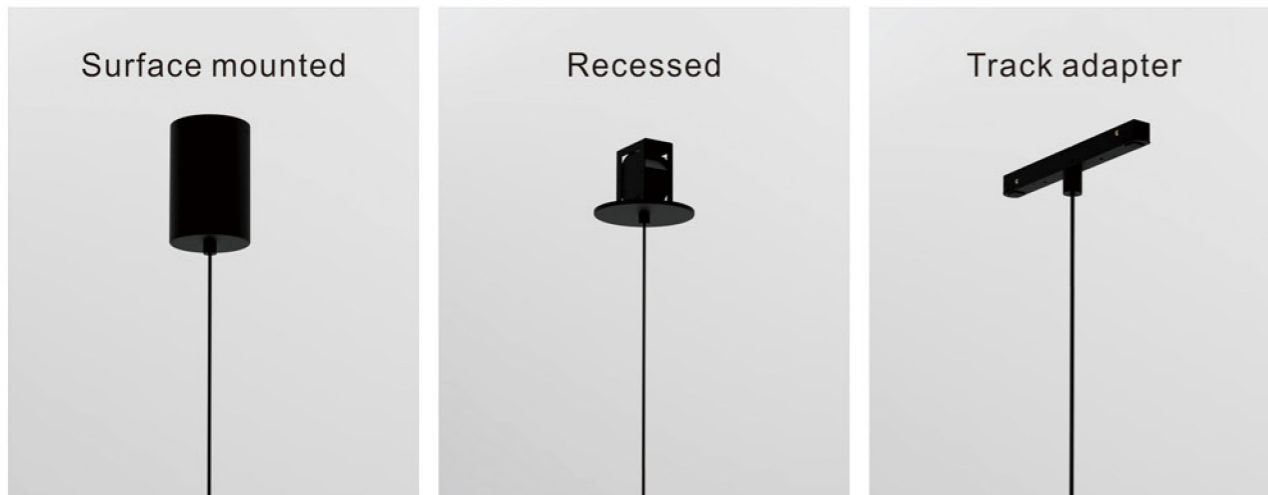

Colors: Sand black Sand white

Item No.	Power	lamp	Color Temperature	CRI	Voltage	LED	Lumen
410563	12W	LED	3000k/4000k	90	DC 48V	bridgelux	480/520lm
210768	12W	LED	3000k/4000k	90	220-240v	bridgelux	480/520lm
210769	12W	LED	3000k/4000k	90	220-240v	bridgelux	480/520lm