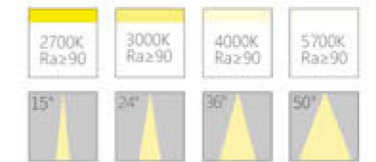

Colors:

Item No.	Power	lamp	Color Temperature	CRI	Optical Angle
110904	20W	LED	2700k/3000k/4000k/5700k	Ra≥90	15°/24°/36°/50°