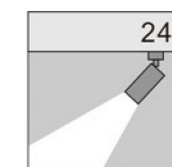

Φ35 Long Spotlights

Adjustable plug-in Spotlights with fixed optic

410580
3 HIGH-POWER LED **3000K** CRI90 540lm
Rated luminaire luminous flux 355lm
Rated input power 8W **48V DC**
Computer-simulated photometrics