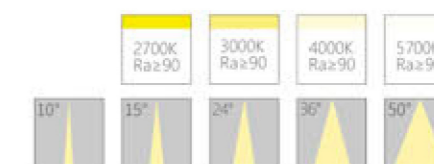

Colors:

Item No.	Power	lamp	Color Temperature	CRI	Optical Angle
110935	12W	LED	2700k/3000k/4000k/5700k	Ra≥90	15°/24°/36°/50°

Colors:

Item No.	Power	lamp	Color Temperature	CRI	Optical Angle
110936	5W	LED	2700k/3000k/4000k/5700k	Ra≥90	15°/24°/36°/50°