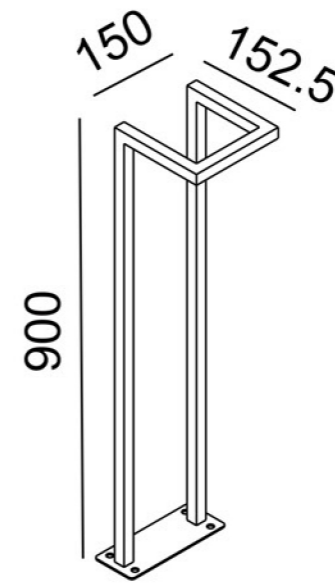

610128

Colors:
Sand coffee
Sand grey
Sand black
Sand white

Item No.	Power	lamp	Color Temperature	Height	Voltage	LED	Lumen
610127	4W	LED	3000k/4000k	900	DC 24V	bridgelux	200/240lm
610128	12W	LED	3000k/4000k	900	DC 24V	bridgelux	600/640lm
610138	4W	LED	3000k/4000k	600	DC 24V	bridgelux	200/240lm
610139	12W	LED	3000k/4000k	600	DC 24V	bridgelux	600/640lm