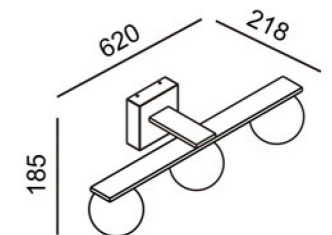

Colors: Sand coffee Sand grey
 Sand black Sand white

Item No.	Power	lamp	Color Temperature	CRI	Voltage	LED	Lumen
330184	3x8W	LED	3000k	90	220-240v	bridgelux	480lm
			4000k				520lm