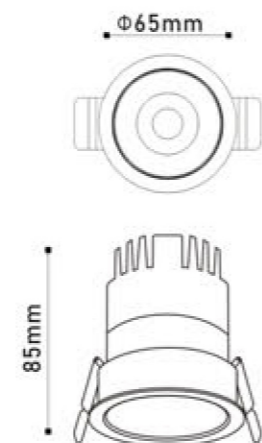

Colors: Black Bright Silver Fog Silver Matte black Matte white Gold

Item No.	Power	Lamp	Color Temperature	CRI	Optical Angle
110918	8W	LED	2700k/3000k/4000k/5700k	Ra≥90	15°/24°/36°/50°