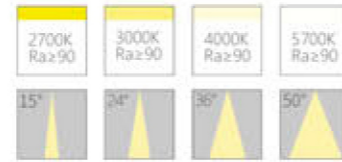

Colors:

Item No.	Power	lamp	Color Temperature	CRI	Optical Angle
110902	12W	LED	2700k/3000k/4000k/5700k	Ra≥90	15°/24°/36°/50°

Colors:

Item No.	Power	lamp	Color Temperature	CRI	Optical Angle
110904	20W	LED	2700k/3000k/4000k/5700k	Ra≥90	15°/24°/36°/50°