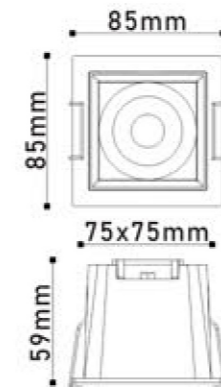

Item No.	Power	Lamp	Color Temperature	CRI	Optical Angle
110910	12W	LED	2700k/3000k/4000k/5700k	Ra≥90	15°/24°/36°/50°