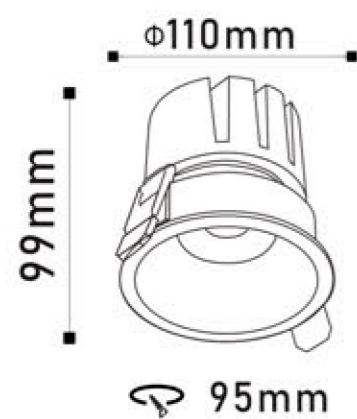

Item No.	Power	Lamp	Color Temperature	CRI	Optical Angle
110934	20W	LED	2700k/3000k/4000k/5700k	Raz90	15°/24°/36°/50°