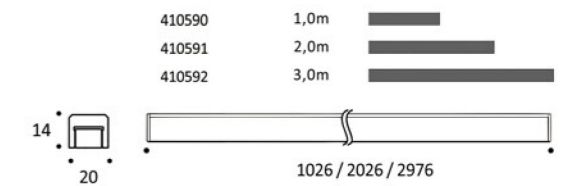

Straight chandelier plug-in
Straight chandelier

410578
3 HIGH-POWER LED 3000K CRI90 540lm
Rated luminaire luminous flux 355lm
Rated input power 8,0W 48V DC
Computer-simulated photometrics

410578
3 HIGH-POWER LED 3000K CRI90 540lm
Rated luminaire luminous flux 355lm
Rated input power 8,0W 48V DC
Computer-simulated photometrics

Constant voltage 48V DC from the electrical connection to the HIGHLIGHTER lighting profile.