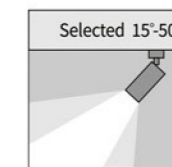

410579
3 HIGH-POWER LED **3000K** CRI90 450lm
Rated luminaire luminous flux 355lm
Rated input power 9W **48V DC**
Computer-simulated photometrics

Different beam angle can be selected for spotlight: 15°, 24°, 38°, 50°
Select light source and lamps scientifically and reasonably.
Create an ideal environment and space atmosphere.