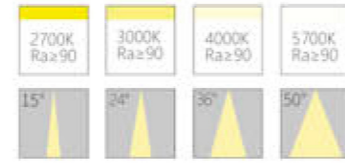

哑白

Colors:

Item No.	Power	lamp	Color Temperature	CRI	Optical Angle
110901	12W	LED	2700k/3000k/4000k/5700k	Ra≥90	15°/24°/36°/50°

Colors:

Item No.	Power	lamp	Color Temperature	CRI	Optical Angle
110903	20W	LED	2700k/3000k/4000k/5700k	Ra≥90	15°/24°/36°/50°