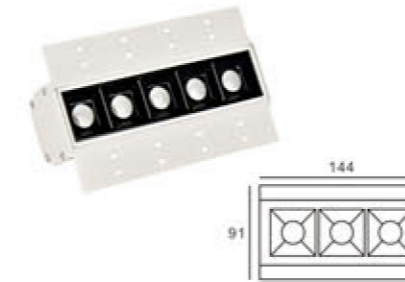

Item No.	110984
Power	5x2W
Beam angle	15°/24°/38°
Color Temperature	2700K/3000K/4000K/5700K/6000K
Light efficiency	57lm/W
CRI	≥90
Opening size	144x45mm

CE ROHS IP20 Colors: Sand black Sand white