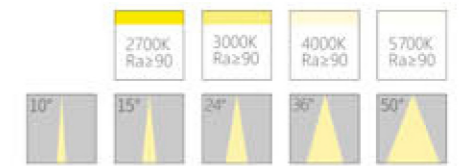

Colors:

Item No.	Power	lamp	Color Temperature	CRI	Optical Angle
110925	2x12W	LED	2700k/3000k/4000k/5700k	Ra≥90	10°/15°/24°/36°/50°

Colors:

Item No.	Power	lamp	Color Temperature	CRI	Optical Angle
110924	12W	LED	2700k/3000k/4000k/5700k	Ra≥90	10°/15°/24°/36°/50°