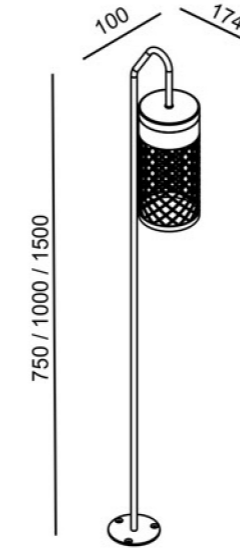

CE ROHS IP65 CRI:90

Colors: Sand coffee Sand grey
 Sand black Sand white

Item No.	Power	lamp	Color Temperature	Height	Voltage	LED	Lumen
610148	12W	LED	3000k/4000k	700	DC 24V	GS	720/760lm
610147	12W	LED	3000k/4000k	1000	DC 24V	GS	720/760lm
610136	12W	LED	3000k/4000k	1500	DC 24V	GS	720/760lm