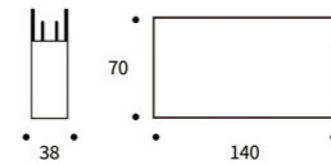

5 Heads Grille Lamp

Adjustable plug-in Spotlights with fixed optic

410582
5 HIGH-POWER LED 3000K CRI90 700lm
Rated luminaire luminous flux 700lm
Rated input power 10W 48V DC
Computer-simulated photometrics