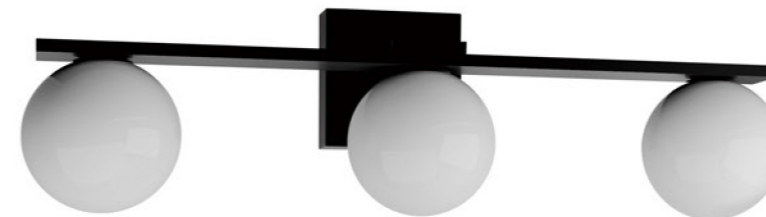

Colors: Sand coffee Sand grey
 Sand black Sand white

Item No.	Power	lamp	Color Temperature	CRI	Voltage	LED	Lumen
320183	2x8W	LED	3000k	90	220-240v	bridgelux	480lm
			4000k				520lm