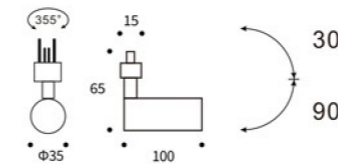

Φ35 Short Spotlights

Adjustable plug-in Spotlights with fixed optic

410579
3 HIGH-POWER LED **3000K** CRI90 450lm
Rated luminaire luminous flux 355lm
Rated input power 9W **48V DC**
Computer-simulated photometrics