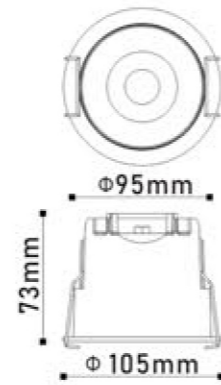

Item No.	Power	Lamp	Color Temperature	CRI	Optical Angle
110912	20W	LED	2700k/3000k/4000k/5700k	Ra≥90	15°/24°/36°/50°