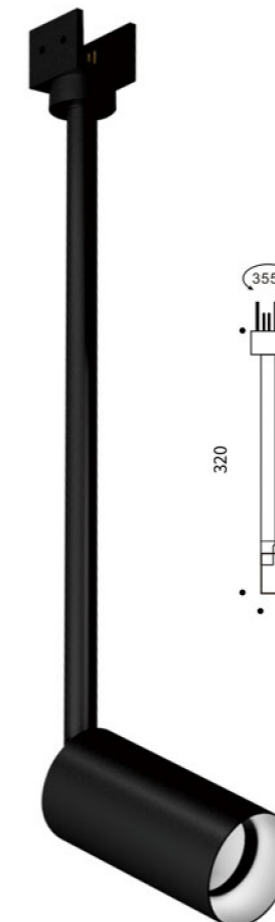

Φ35 Short Spotlights

Adjustable plug-in Spotlights with fixed optic

410579
3 HIGH-POWER LED **3000K** CRI90 450lm
Rated luminaire luminous flux 355lm
Rated input power 9W **48V DC**
Computer-simulated photometrics

410579
3 HIGH-POWER LED **3000K** CRI90 450lm
Rated luminaire luminous flux 355lm
Rated input power 9W **48V DC**
Computer-simulated photometrics

Different beam angle can be selected for spotlight: 15°, 24°, 38°, 50°
Select light source and lamps scientifically and reasonably.
Create an ideal environment and space atmosphere.

Constant voltage 48V DC from the electrical connection to the HIGHLIGHTER lighting profile.

Φ35 Long Spotlights

Adjustable plug-in Spotlights with fixed optic

410580
3 HIGH-POWER LED **3000K** CRI90 540lm
Rated luminaire luminous flux 355lm
Rated input power 8W **48V DC**
Computer-simulated photometrics