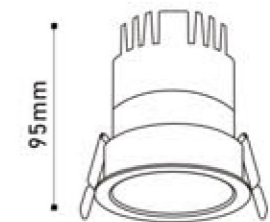

Item No.	Power	lamp	Color Temperature	CRI	Optical Angle
110916	15W	LED	2700k/3000k/4000k/5700k	Ra≥90	15°/24°/36°/50°