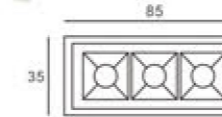

Item No.	110989
Power	3x2W
Beam angle	15°/24°/38°
Color Temperature	2700K/3000K/4000K/5700K/6000K
Light efficiency	57lm/W
CRI	≥90
Installation mode	Surface mounted

CE ROHS IP20 Colors: Sand black Sand white