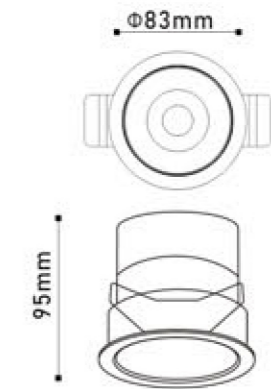

Item No.	Power	lamp	Color Temperature	CRI	Optical Angle
110920	12W	LED	2700k/3000k/4000k/5700k	Ra≥90	10°/15°/24°/36°/50°