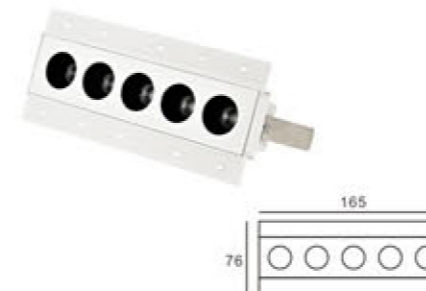

Item No.	110966
Power	6W
Beam angle	30°
Color Temperature	2700K/3000K/4000K/5700K/6000K
Light efficiency	57lm/W
CRI	≥90
Opening size	90x35mm

CE ROHS IP20 Colors: Sand black Sand white

Item No.	110967
Power	10W
Beam angle	30°
Color Temperature	2700K/3000K/4000K/5700K/6000K
Light efficiency	57lm/W
CRI	≥90
Opening size	150x35mm