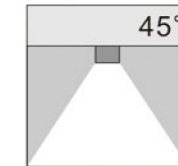

410582
5 HIGH-POWER LED 3000K CRI90 700lm
Rated luminaire luminous flux 700lm
Rated input power 10W 48V DC
Computer-simulated photometrics

Constant voltage 48V DC from the electrical connection to the HIGHLIGHTER lighting profile.