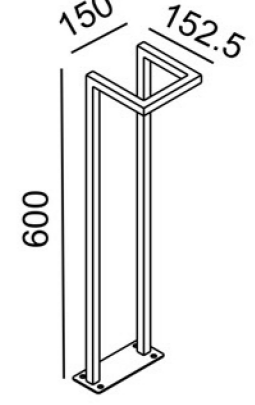

610139

Colors:
Sand coffee
Sand grey
Sand black
Sand white

Item No.	Power	lamp	Color Temperature	Height	Voltage	LED	Lumen
610127	4W	LED	3000k/4000k	900	DC 24V	bridgelux	200/240lm
610128	12W	LED	3000k/4000k	900	DC 24V	bridgelux	600/640lm
610138	4W	LED	3000k/4000k	600	DC 24V	bridgelux	200/240lm
610139	12W	LED	3000k/4000k	600	DC 24V	bridgelux	600/640lm