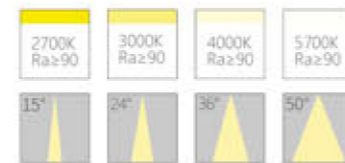

Item No.	Power	Lamp	Color Temperature	CRI	Optical Angle
110913	20W	LED	2700k/3000k/4000k/5700k	Ra≥90	15°/24°/36°/50°