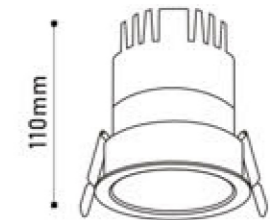

Item No.	Power	lamp	Color Temperature	CRI	Optical Angle
110915	20W	LED	2700k/3000k/4000k/5700k	Ra≥90	15°/24°/36°/50°