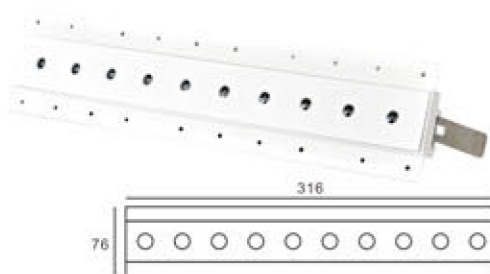

Item No.	110963
Power	20W
Beam angle	30°
Color Temperature	2700K/3000K/4000K/5700K/6000K
Light efficiency	57lm/W
CRI	≥90
Opening size	316x46mm

CE ROHS IP20 Colors: Sand black Sand white