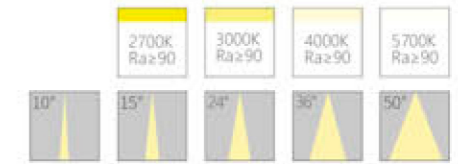

Colors: Black Matte black Matte white

Item No.	Power	lamp	Color Temperature	CRI	Optical Angle
110930	18W	LED	2700k/3000k/4000k/5700k	Ra≥90	15°/24°/36°/50°

Colors: Black Matte black Matte white

Item No.	Power	lamp	Color Temperature	CRI	Optical Angle
110931	12W	LED	2700k/3000k/4000k/5700k	Ra≥90	15°/24°/36°/50°