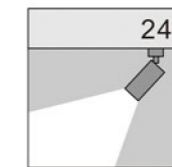

410579
3 HIGH-POWER LED **3000K** CRI90 450lm
Rated luminaire luminous flux 355lm
Rated input power 9W **48V DC**
Computer-simulated photometrics

Different beam angle can be selected for spotlight: 15°, 24°, 38°, 50°
Select light source and lamps scientifically and reasonably.
Create an ideal environment and space atmosphere.