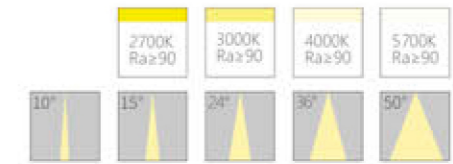

Colors: Black Bright Silver Fog Silver Matte black Matte white Gold

Item No.	Power	Lamp	Color Temperature	CRI	Optical Angle
110918	8W	LED	2700k/3000k/4000k/5700k	Ra≥90	15°/24°/36°/50°

ADJUSTABLE ANGLE

Item No.	Power	lamp	Color Temperature	CRI	Optical Angle
110919	12W	LED	2700k/3000k/4000k/5700k	Ra≥90	10°/15°/24°/36°/50°