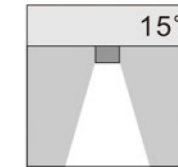

5 Heads Grille Lamp

Adjustable plug-in Spotlights with fixed optic

410582
5 HIGH-POWER LED 3000K CRI90 700lm
Rated luminaire luminous flux 700lm
Rated input power 10W 48V DC
Computer-simulated photometrics