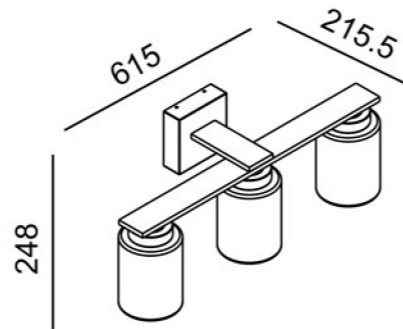

Item No.	Power	lamp	Color Temperature	CRI	Voltage	LED	Lumen
320188	2x8W	LED	3000k	90	220-240v	bridgelux	820lm
			4000k				860lm