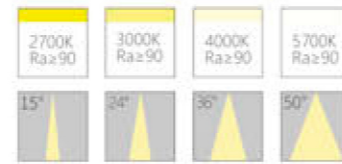

Item No.	Power	Lamp	Color Temperature	CRI	Optical Angle
110909	12W	LED	2700k/3000k/4000k/5700k	Ra≥90	15°/24°/36°/50°