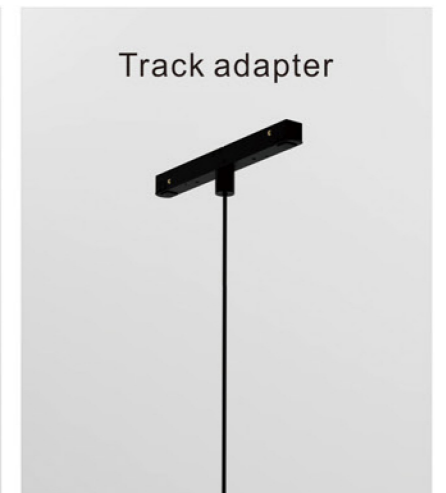

Colors: Sand black Sand white

Item No.	Power	Lamp	Color Temperature	CRI	Voltage	LED	Lumen
410562	12W	LED	3000k/4000k	90	DC 48V	bridgelux	480/520lm
210766	12W	LED	3000k/4000k	90	220-240v	bridgelux	480/520lm
210767	12W	LED	3000k/4000k	90	220-240v	bridgelux	480/520lm