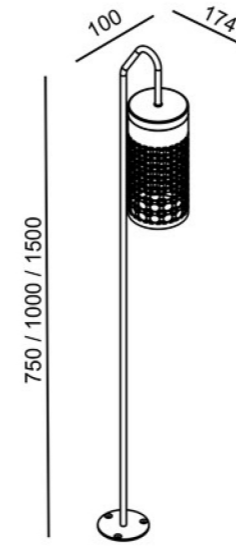

Item No.	Power	lamp	Color Temperature	Height	Voltage	LED	Lumen
610144	12W	LED	3000k/4000k	700	DC 24V	GS	720/760lm
610143	12W	LED	3000k/4000k	1000	DC 24V	GS	720/760lm
610134	12W	LED	3000k/4000k	1500	DC 24V	GS	720/760lm