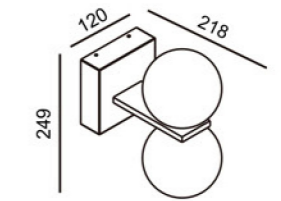

Colors: Sand coffee Sand grey
 Sand black Sand white

Item No.	Power	lamp	Color Temperature	CRI	Voltage	LED	Lumen
310182	1x8W	LED	3000k	90	220-240v	bridgelux	480lm
			4000k				520lm

Colors: Sand coffee Sand grey
 Sand black Sand white

Item No.	Power	lamp	Color Temperature	CRI	Voltage	LED	Lumen
320183	2x8W	LED	3000k	90	220-240v	bridgelux	480lm
			4000k				520lm