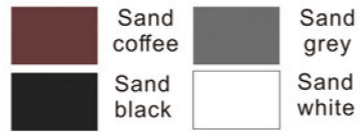

Item No.	Power	lamp	Color Temperature	CRI	Voltage	LED	Lumen
310186	1x8W	LED	3000k	90	220-240v	bridgelux	420lm
			4000k				460lm

Item No.	Power	lamp	Color Temperature	CRI	Voltage	LED	Lumen
320188	2x8W	LED	3000k	90	220-240v	bridgelux	820lm
			4000k				860lm

Item No.	Power	lamp	Color Temperature	CRI	Voltage	LED	Lumen
330190	3x8W	LED	3000k	90	220-240v	bridgelux	1220lm
			4000k				1260lm