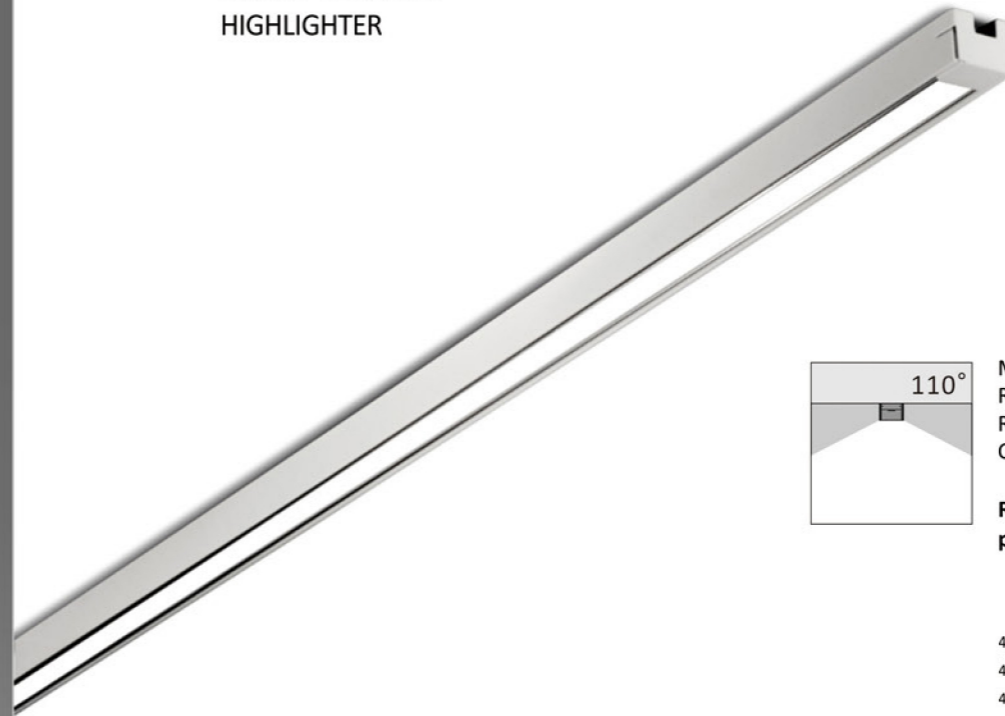

HIGHLIGHTER
HIGHLIGHTER

MID-POWER LED 3000K CRI90 650lm / 1m
Rated luminaire luminous flux 650lm / 1m
Rated input power 10W / 1m **48V DC**
Computer-simulated photometrics

Requires constant voltage remote power supply 48V DC

Straight chandelier plug-in
Straight chandelier

410578
3 HIGH-POWER LED 3000K CRI90 540lm
Rated luminaire luminous flux 355lm
Rated input power 8,0W 48V DC
Computer-simulated photometrics

410578
3 HIGH-POWER LED 3000K CRI90 540lm
Rated luminaire luminous flux 355lm
Rated input power 8,0W 48V DC
Computer-simulated photometrics

Constant voltage 48V DC from the electrical connection to the HIGHLIGHTER lighting profile.