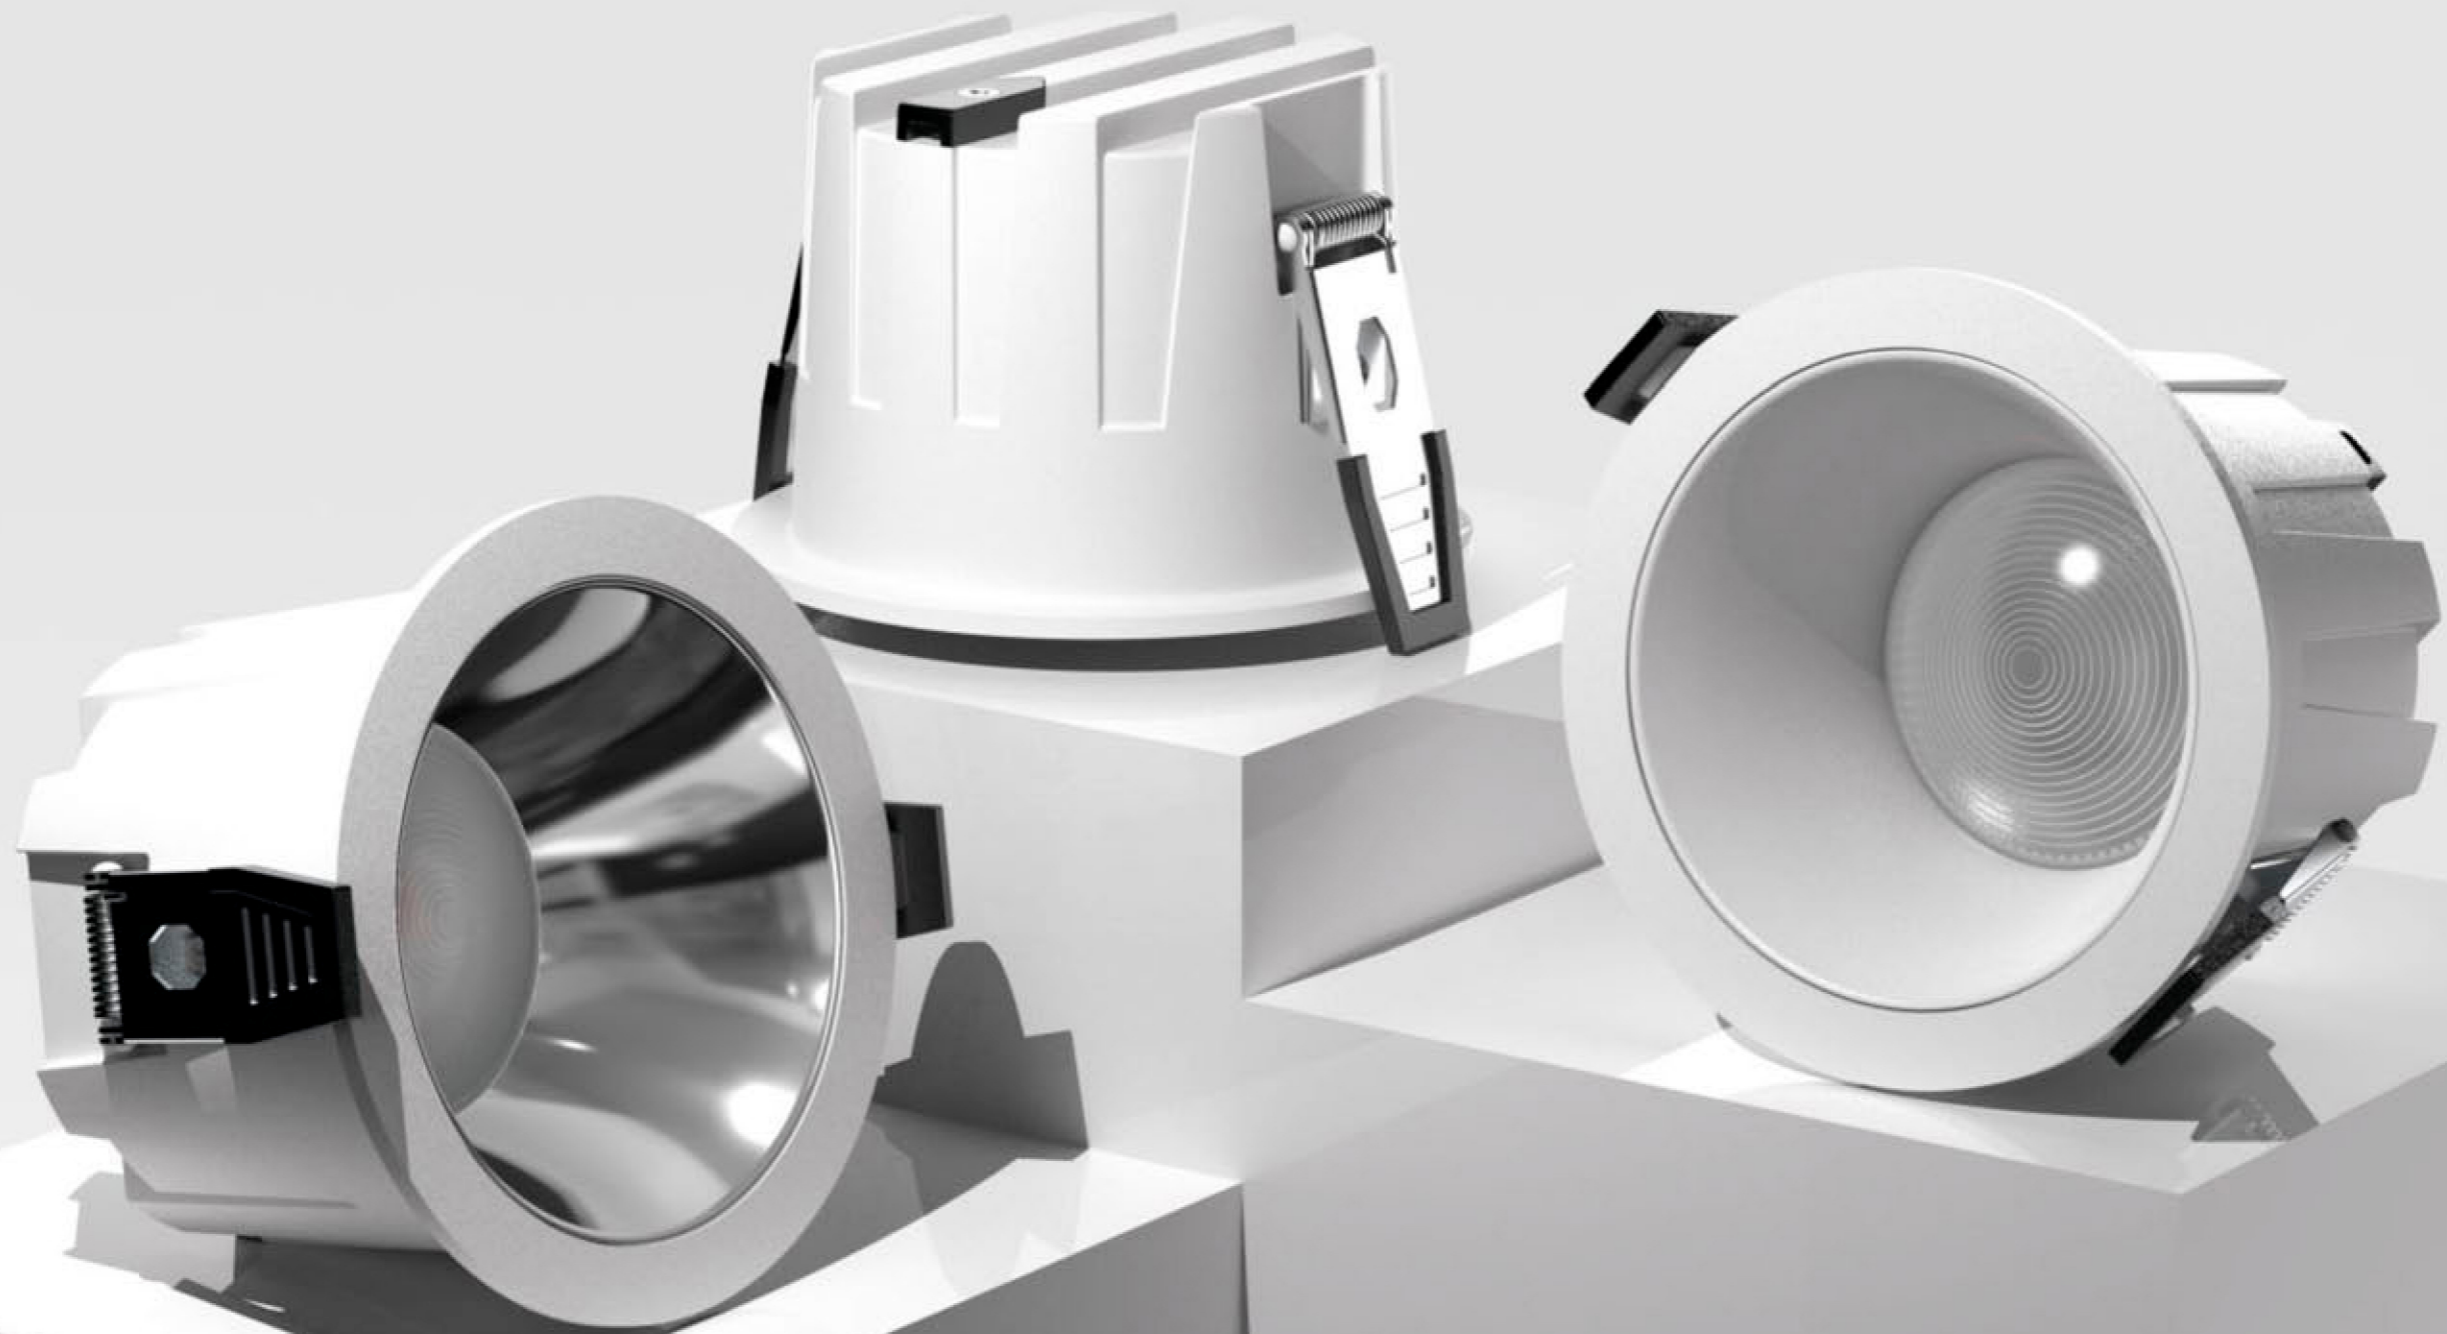

Colors:

Item No.	Power	lamp	Color Temperature	CRI	Optical Angle
110926	3x12W	LED	2700k/3000k/4000k/5700k	Ra≥90	10°/15°/24°/36°/50°

Colors:

Item No.	Power	lamp	Color Temperature	CRI	Optical Angle
110925	2x12W	LED	2700k/3000k/4000k/5700k	Ra≥90	10°/15°/24°/36°/50°