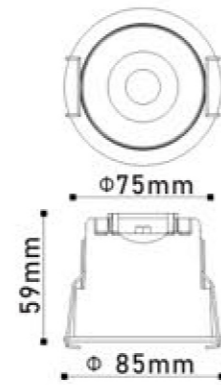

Item No.	Power	Lamp	Color Temperature	CRI	Optical Angle
110909	12W	LED	2700k/3000k/4000k/5700k	Ra≥90	15°/24°/36°/50°