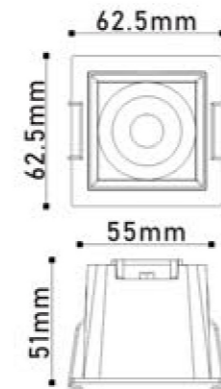

Item No.	Power	lamp	Color Temperature	CRI	Optical Angle
110906	8W	LED	2700k/3000k/4000k/5700k	Ra≥90	15°/24°/36°/50°