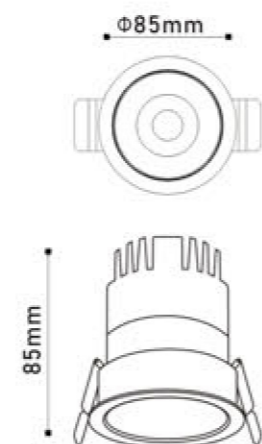

Colors: Black Bright Silver Fog Silver Matte black Matte white Gold

Item No.	Power	Lamp	Color Temperature	CRI	Optical Angle
110917	12W	LED	2700k/3000k/4000k/5700k	Ra≥90	15°/24°/36°/50°