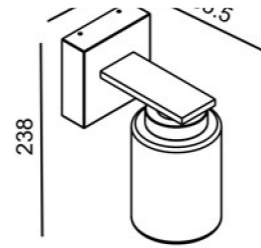

Item No.	Power	lamp	Color Temperature	CRI	Voltage	LED	Lumen
310186	1x8W	LED	3000k	90	220-240v	bridgelux	420lm
			4000k				460lm

Item No.	Power	lamp	Color Temperature	CRI	Voltage	LED	Lumen
320188	2x8W	LED	3000k	90	220-240v	bridgelux	820lm
			4000k				860lm

Item No.	Power	lamp	Color Temperature	CRI	Voltage	LED	Lumen
330190	3x8W	LED	3000k	90	220-240v	bridgelux	1220lm
			4000k				1260lm