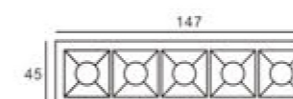

Item No.	110971
Power	5x2W
Beam angle	15°/24°/38°
Color Temperature	2700K/3000K/4000K/5700K/6000K
Light efficiency	57lm/W
CRI	≥90
Opening size	139x37mm

CE ROHS IP20 Colors: Sand black Sand white