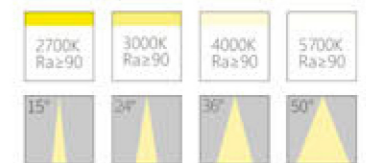

Item No.	Power	Lamp	Color Temperature	CRI	Optical Angle
110914	40W	LED	2700k/3000k/4000k/5700k	Ra≥90	15°/24°/36°/50°