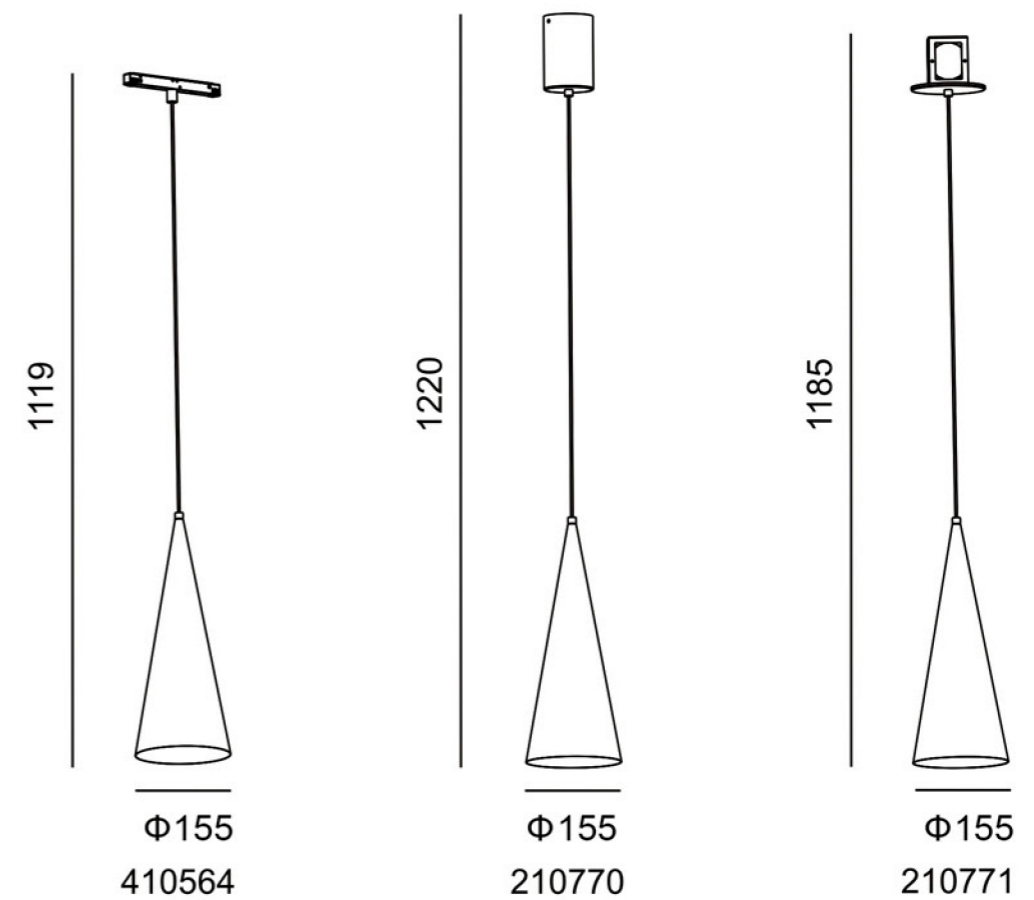

Surface mounted

Recessed

Track adapter

Colors:
 Sand black
 Sand white

Item No.	Power	lamp	Color Temperature	CRI	Voltage	LED	Lumen
410564	12W	LED	3000k/4000k	90	DC 48V	bridgelux	480/520lm
210770	12W	LED	3000k/4000k	90	220-240v	bridgelux	480/520lm
210771	12W	LED	3000k/4000k	90	220-240v	bridgelux	480/520lm