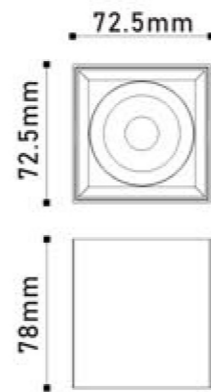

Colors:

Item No.	Power	lamp	Color Temperature	CRI	Optical Angle
110902	12W	LED	2700k/3000k/4000k/5700k	Ra≥90	15°/24°/36°/50°