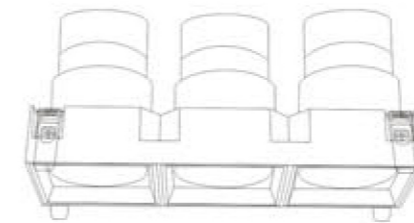

Colors:

Item No.	Power	lamp	Color Temperature	CRI	Optical Angle
110925	2x12W	LED	2700k/3000k/4000k/5700k	Ra≥90	10°/15°/24°/36°/50°

Colors:

Item No.	Power	lamp	Color Temperature	CRI	Optical Angle
110924	12W	LED	2700k/3000k/4000k/5700k	Ra≥90	10°/15°/24°/36°/50°