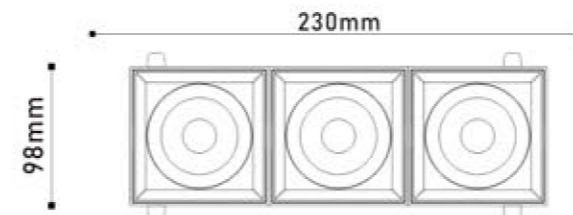

Colors:

Item No.	Power	lamp	Color Temperature	CRI	Optical Angle
110925	2x12W	LED	2700k/3000k/4000k/5700k	Ra≥90	10°/15°/24°/36°/50°

Colors:

Item No.	Power	lamp	Color Temperature	CRI	Optical Angle
110924	12W	LED	2700k/3000k/4000k/5700k	Ra≥90	10°/15°/24°/36°/50°