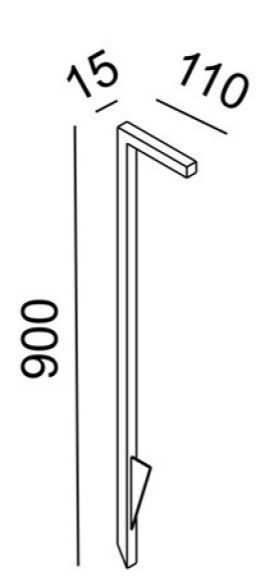

610127

Colors:
Sand coffee
Sand grey
Sand black
Sand white

Item No.	Power	lamp	Color Temperature	Height	Voltage	LED	Lumen
610127	4W	LED	3000k/4000k	900	DC 24V	bridgelux	200/240lm
610128	12W	LED	3000k/4000k	900	DC 24V	bridgelux	600/640lm
610138	4W	LED	3000k/4000k	600	DC 24V	bridgelux	200/240lm
610139	12W	LED	3000k/4000k	600	DC 24V	bridgelux	600/640lm