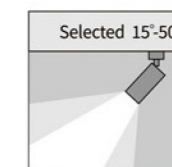

Different beam angle can be selected for spotlight: 15°, 24°, 38°, 50°
Select light source and lamps scientifically and reasonably.
Create an ideal environment and space atmosphere.

Constant voltage 48V DC from the electrical connection to the HIGHLIGHTER lighting profile.