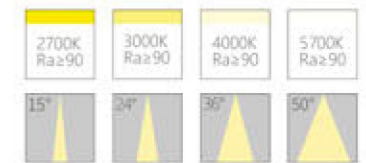

Item No.	Power	Lamp	Color Temperature	CRI	Optical Angle
110911	24W	LED	2700k/3000k/4000k/5700k	Ra≥90	15°/24°/36°/50°