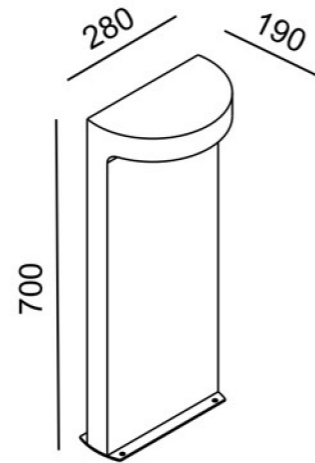

- Grey Smooth Cement
- White Sandstone Cement

Colors:

Item No.	Power	lamp	Color Temperature	CRI	Voltage	LED	Lumen
610133	2x8W	LED	3000k	90	220-240v	bridgelux	760lm
			4000k				800lm

- Grey Smooth Cement
- White Sandstone Cement

Colors:

Item No.	Power	lamp	Color Temperature	CRI	Voltage	LED	Lumen
610132	8W	LED	3000k	90	220-240v	bridgelux	380lm
			4000k				420lm