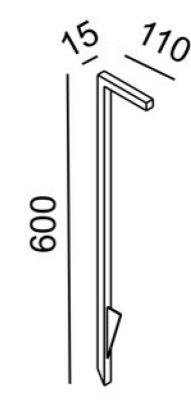

610138

Colors:
Sand coffee
Sand grey
Sand black
Sand white

Item No.	Power	lamp	Color Temperature	Height	Voltage	LED	Lumen
610127	4W	LED	3000k/4000k	900	DC 24V	bridgelux	200/240lm
610128	12W	LED	3000k/4000k	900	DC 24V	bridgelux	600/640lm
610138	4W	LED	3000k/4000k	600	DC 24V	bridgelux	200/240lm
610139	12W	LED	3000k/4000k	600	DC 24V	bridgelux	600/640lm