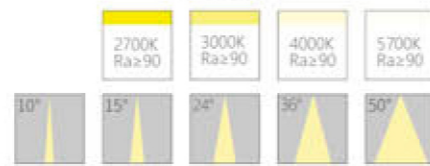

Colors:

Item No.	Power	lamp	Color Temperature	CRI	Optical Angle
110924	12W	LED	2700k/3000k/4000k/5700k	Ra≥90	10°/15°/24°/36°/50°

Colors:

Item No.	Power	lamp	Color Temperature	CRI	Optical Angle
110926	3x12W	LED	2700k/3000k/4000k/5700k	Ra≥90	10°/15°/24°/36°/50°

Colors:

Item No.	Power	lamp	Color Temperature	CRI	Optical Angle
110925	2x12W	LED	2700k/3000k/4000k/5700k	Ra≥90	10°/15°/24°/36°/50°