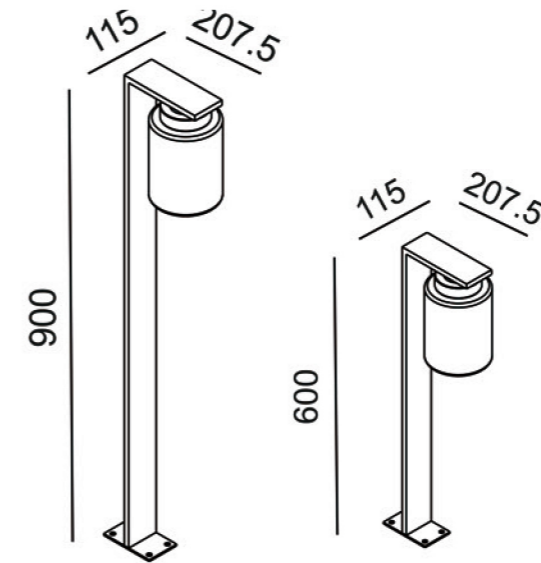

CE ROHS IP65 ☀️ 🏠 ⌚ CRI:90

Colors:
 Sand coffee
 Sand grey
 Sand black
 Sand white

Item No.	Power	lamp	Color Temperature	Height	Voltage	LED	Lumen
610124	12W	LED	3000k/4000k	600	DC 24V	bridgelux	720/760lm
610126	12W	LED	3000k/4000k	900	DC 24V	bridgelux	720/760lm