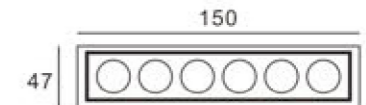

Item No.	Power	Color Temperature	CRI	Optical Angle
110943	3W	2700k/3000k/4000k/5700k	Ra≥90	30°