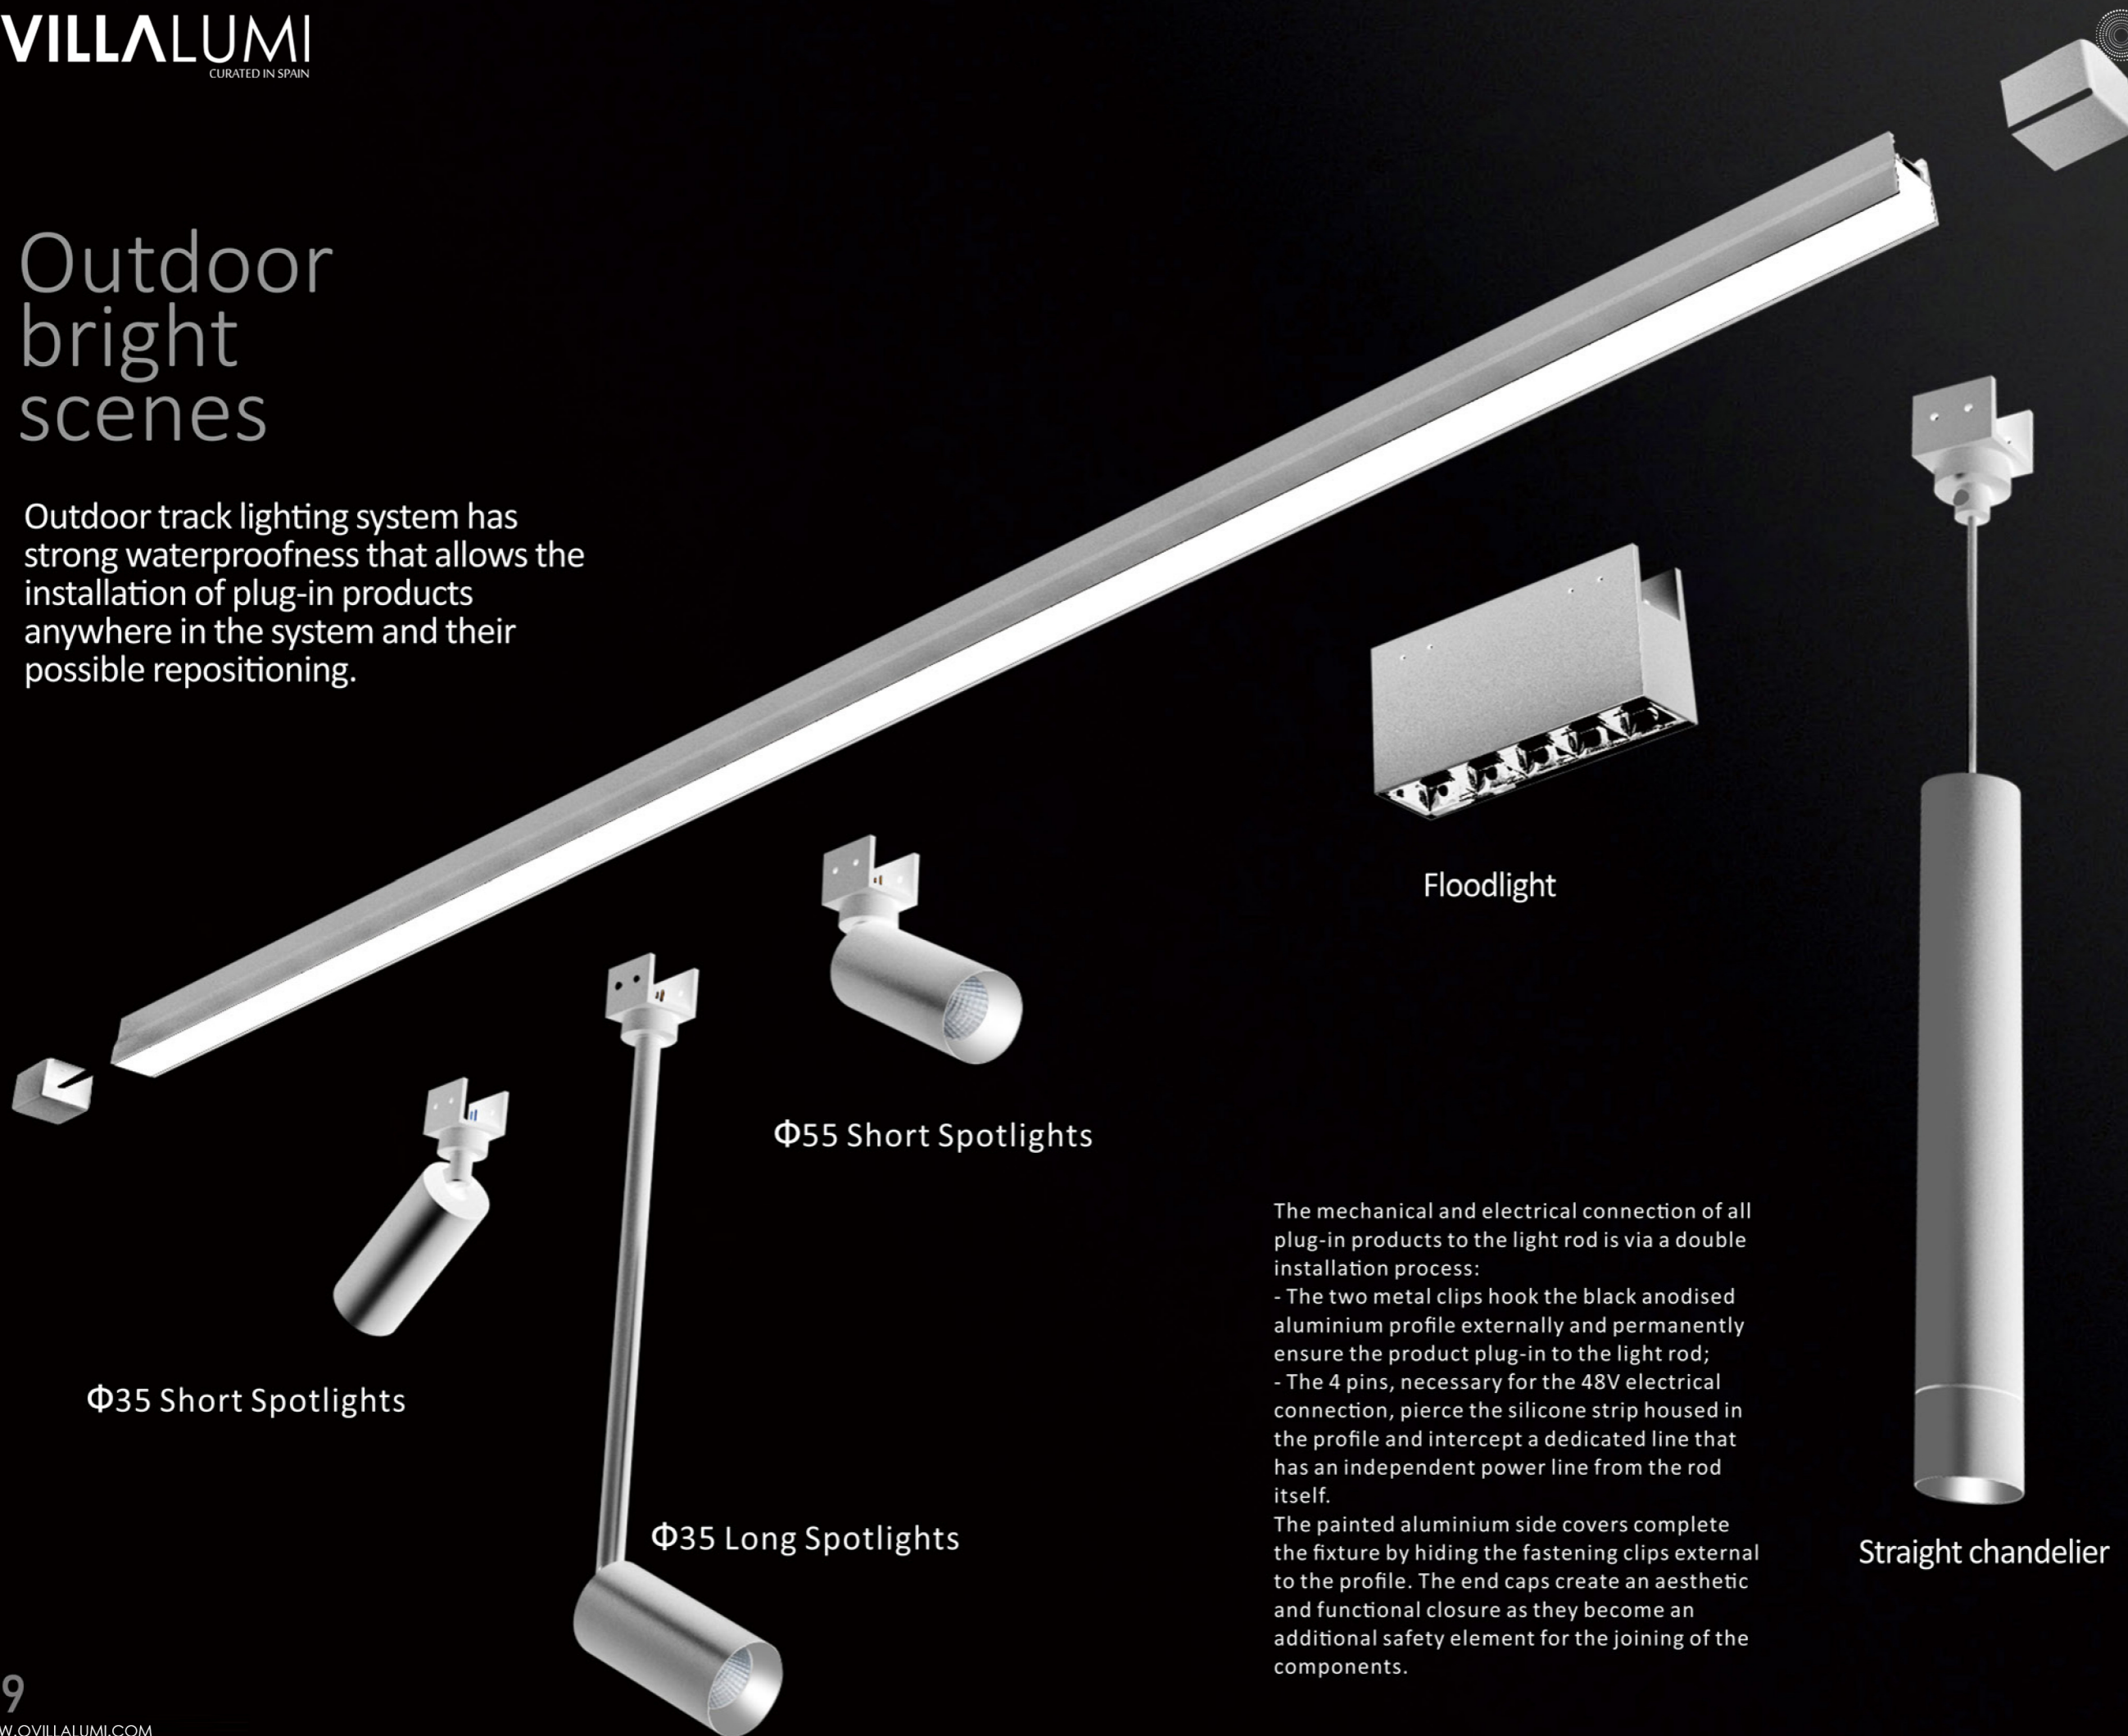

Φ35 Short Spotlights
410579

5 Heads Grille lamp
410582

10 Heads Grille lamp
410583

A series of plug-in products with different features and functions connect to the Highlighter light rod. The Flower plug-in adjustable projectors, in 3 variants, can direct the beam in any direction enhancing the chosen subject. Trendy plug-in and Ceiling plug-in downlights have fixed optics and create defined accent effects from top to bottom. All elements of the system are available in black and white. The internal profile of Highlighter is always in black anodized aluminum.

Outdoor bright scenes

The combination of outdoor track lights allow for spatial coordination, with linear light and shadow releasing large and high-quality spaces.

Outdoor bright scenes

Outdoor track lighting system has strong waterproofness that allows the installation of plug-in products anywhere in the system and their possible repositioning.

- The two metal clips hook the black anodised aluminium profile externally and permanently ensure the product plug-in to the light rod;
- The 4 pins, necessary for the 48V electrical connection, pierce the silicone strip housed in the profile and intercept a dedicated line that has an independent power line from the rod itself.