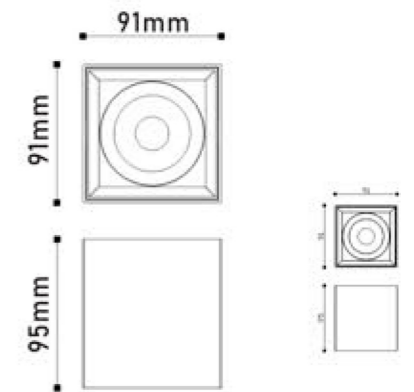

Colors:

Item No.	Power	lamp	Color Temperature	CRI	Optical Angle
110904	20W	LED	2700k/3000k/4000k/5700k	Ra≥90	15°/24°/36°/50°