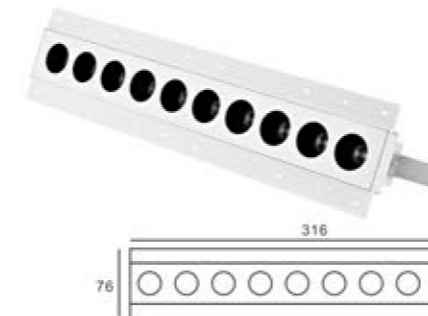

Item No.	110968
Power	20W
Beam angle	30°
Color Temperature	2700K/3000K/4000K/5700K/6000K
Light efficiency	57lm/W
CRI	≥90
Opening size	300x35mm

CE ROHS IP20 Colors: Sand black Sand white