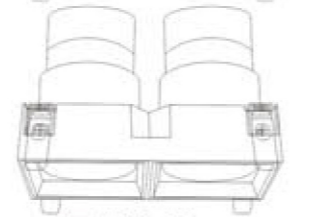

Colors:

Item No.	Power	lamp	Color Temperature	CRI	Optical Angle
110924	12W	LED	2700k/3000k/4000k/5700k	Ra≥90	10°/15°/24°/36°/50°

Colors:

Item No.	Power	lamp	Color Temperature	CRI	Optical Angle
110926	3x12W	LED	2700k/3000k/4000k/5700k	Ra≥90	10°/15°/24°/36°/50°

Colors:

Item No.	Power	lamp	Color Temperature	CRI	Optical Angle
110925	2x12W	LED	2700k/3000k/4000k/5700k	Ra≥90	10°/15°/24°/36°/50°