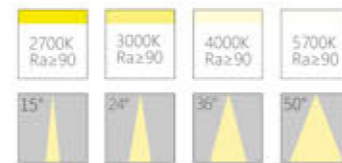

Item No.	Power	Lamp	Color Temperature	CRI	Optical Angle
110910	12W	LED	2700k/3000k/4000k/5700k	Ra≥90	15°/24°/36°/50°