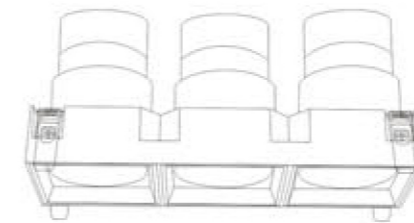

Colors:

Item No.	Power	lamp	Color Temperature	CRI	Optical Angle
110924	12W	LED	2700k/3000k/4000k/5700k	Ra≥90	10°/15°/24°/36°/50°

Colors:

Item No.	Power	lamp	Color Temperature	CRI	Optical Angle
110926	3x12W	LED	2700k/3000k/4000k/5700k	Ra≥90	10°/15°/24°/36°/50°

Colors:

Item No.	Power	lamp	Color Temperature	CRI	Optical Angle
110925	2x12W	LED	2700k/3000k/4000k/5700k	Ra≥90	10°/15°/24°/36°/50°