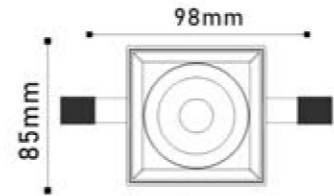

Colors:

Item No.	Power	lamp	Color Temperature	CRI	Optical Angle
110924	12W	LED	2700k/3000k/4000k/5700k	Ra≥90	10°/15°/24°/36°/50°

Colors:

Item No.	Power	lamp	Color Temperature	CRI	Optical Angle
110926	3x12W	LED	2700k/3000k/4000k/5700k	Ra≥90	10°/15°/24°/36°/50°

Colors:

Item No.	Power	lamp	Color Temperature	CRI	Optical Angle
110925	2x12W	LED	2700k/3000k/4000k/5700k	Ra≥90	10°/15°/24°/36°/50°