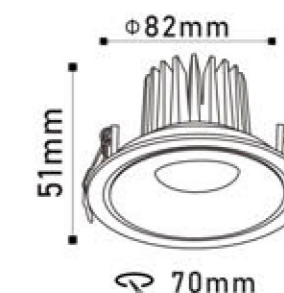

Item No.	Power	Lamp	Color Temperature	CRI	Optical Angle
110934	20W	LED	2700k/3000k/4000k/5700k	Raz90	15°/24°/36°/50°

Colors:

Item No.	Power	lamp	Color Temperature	CRI	Optical Angle
110935	12W	LED	2700k/3000k/4000k/5700k	Ra≥90	15°/24°/36°/50°