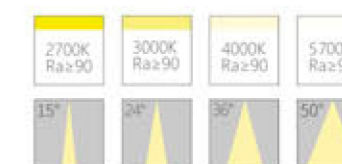

Colors: Black Bright Silver Fog Silver Matte black Matte white Gold

CE ROHS IP20

Item No.	Power	lamp	Color Temperature	CRI	Optical Angle
110937	12W	LED	2700k/3000k/4000k/5700k	Ra≥90	15°/24°/36°/50°