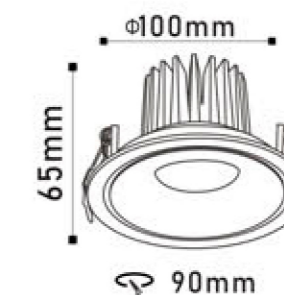

Colors:

Item No.	Power	lamp	Color Temperature	CRI	Optical Angle
110935	12W	LED	2700k/3000k/4000k/5700k	Ra≥90	15°/24°/36°/50°

Colors:

Item No.	Power	lamp	Color Temperature	CRI	Optical Angle
110936	5W	LED	2700k/3000k/4000k/5700k	Ra≥90	15°/24°/36°/50°