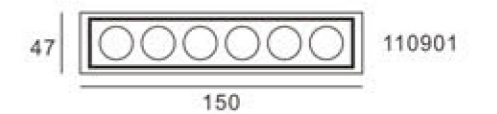

Item No.	Power	lamp	Color Temperature	CRI	Optical Angle
110939	3x1.5W	LED	2700k/3000k/4000k/5700k	Ra≥90	30°
110940	6x1.5W	LED	2700k/3000k/4000k/5700k	Ra≥90	30°
110941	12x1.5W	LED	2700k/3000k/4000k/5700k	Ra≥90	30°