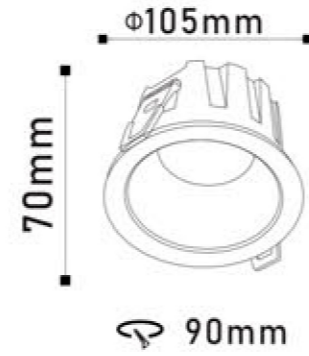

Colors: Black Matte black Matte white

Item No.	Power	lamp	Color Temperature	CRI	Optical Angle
110930	18W	LED	2700k/3000k/4000k/5700k	Ra≥90	15°/24°/36°/50°