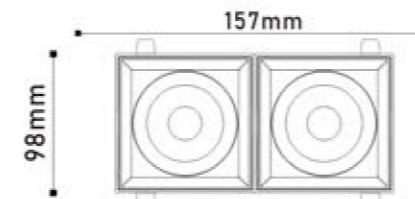

Colors:

Item No.	Power	lamp	Color Temperature	CRI	Optical Angle
110924	12W	LED	2700k/3000k/4000k/5700k	Ra≥90	10°/15°/24°/36°/50°

Colors:

Item No.	Power	lamp	Color Temperature	CRI	Optical Angle
110926	3x12W	LED	2700k/3000k/4000k/5700k	Ra≥90	10°/15°/24°/36°/50°

Colors:

Item No.	Power	lamp	Color Temperature	CRI	Optical Angle
110925	2x12W	LED	2700k/3000k/4000k/5700k	Ra≥90	10°/15°/24°/36°/50°