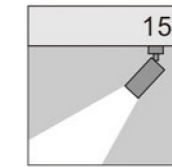

Φ35 Short Spotlights

Adjustable plug-in Spotlights with fixed optic

410579
3 HIGH-POWER LED **3000K** CRI90 450lm
Rated luminaire luminous flux 355lm
Rated input power 9W **48V DC**
Computer-simulated photometrics