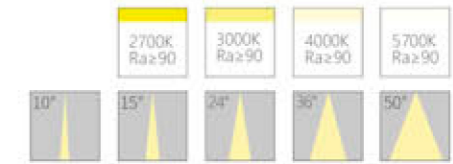

ADJUSTABLE ANGLE

Item No.	Power	lamp	Color Temperature	CRI	Optical Angle
110919	12W	LED	2700k/3000k/4000k/5700k	Ra≥90	10°/15°/24°/36°/50°