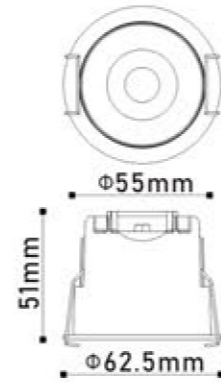

Item No.	Power	lamp	Color Temperature	CRI	Optical Angle
110905	8W	LED	2700k/3000k/4000k/5700k	Ra≥90	15°/24°/36°/50°