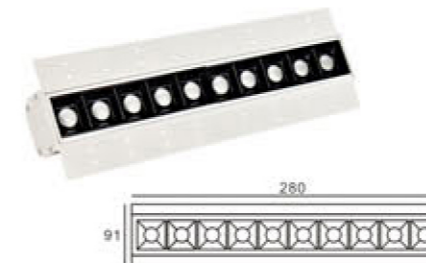

Item No.	110985
Power	10x2W
Beam angle	15°/24°/38°
Color Temperature	2700K/3000K/4000K/5700K/6000K
Light efficiency	57lm/W
CRI	≥90
Opening size	280x45mm

CE ROHS IP20 Colors: Sand black Sand white