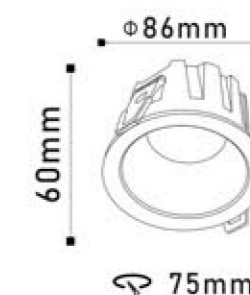

Colors: Black Bright Silver Fog Silver Matte black Matte white Gold

CE ROHS IP20

Item No.	Power	lamp	Color Temperature	CRI	Optical Angle
110938	7W	LED	2700k/3000k/4000k/5700k	Ra≥90	15°/24°/36°/50°