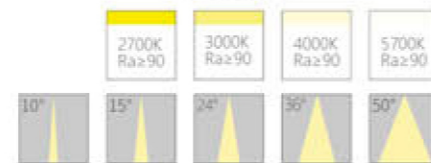

Colors:

Item No.	Power	lamp	Color Temperature	CRI	Optical Angle
110924	12W	LED	2700k/3000k/4000k/5700k	Ra≥90	10°/15°/24°/36°/50°

Colors:

Item No.	Power	lamp	Color Temperature	CRI	Optical Angle
110926	3x12W	LED	2700k/3000k/4000k/5700k	Ra≥90	10°/15°/24°/36°/50°