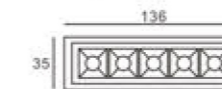

Item No.	110990
Power	5x2W
Beam angle	15°/24°/38°
Color Temperature	2700K/3000K/4000K/5700K/6000K
Light efficiency	57lm/W
CRI	≥90
Installation mode	Surface mounted

CE ROHS IP20 Colors: Sand black Sand white