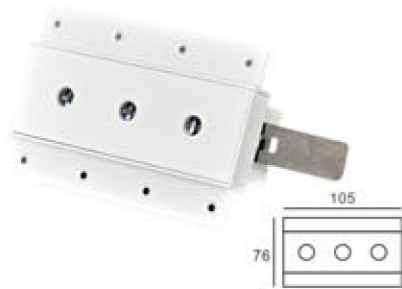

Item No.	110961
Power	6W
Beam angle	30°
Color Temperature	2700K/3000K/4000K/5700K/6000K
Light efficiency	57lm/W
CRI	≥90
Opening size	106x46mm

CE ROHS IP20 Colors: Sand black Sand white